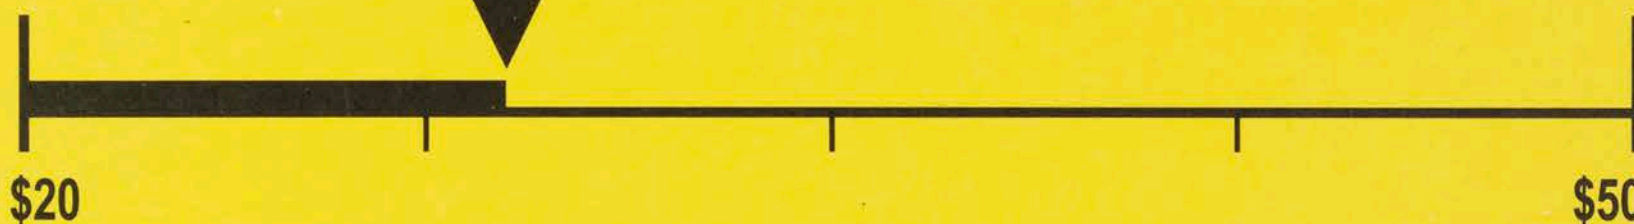

\$29

Cost Range of Similar Models

The estimated yearly energy cost of this model was not available at the time the range was published.

245 kWh

Estimated Yearly Electricity Use

\$20

Estimated Yearly Energy Cost
(when used with a natural gas water heater)

Your cost will depend on your utility rates and use.

- Cost range based only on standard capacity models.
- Estimated energy cost based on four wash loads a week and a national average electricity cost of 12 cents per kWh and natural gas cost of \$1.09 per therm.
- For more information, visit www.ftc.gov/appliances.