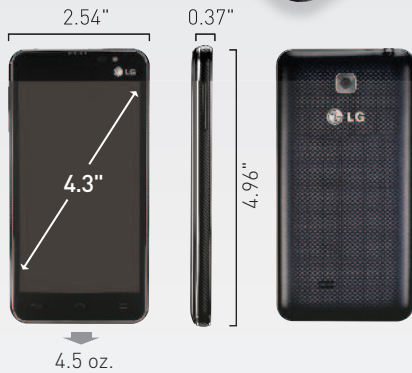

## Key Features

Refined and Evolved Android 4.1.2 Platform (Jelly Bean)

Blazing-Fast 4G LTE Network

Expressive QuickMemo™

Powerful 1.2 GHz Dual Core Processor

4.3" qHD True-Color IPS Touch Screen

5 MP Camera with Time Catch Shot, Cheese Shutter, HDR, and Panorama

True-to-Life 1080p HD Recording

Data Sharing with Android Beam™ and NFC Technology\*

Video Wiz Adds Music and Themes to Videos and Photos

Long-Lasting 2,150mAh Battery

\* Android Beam must be used with other NFC compatible devices.