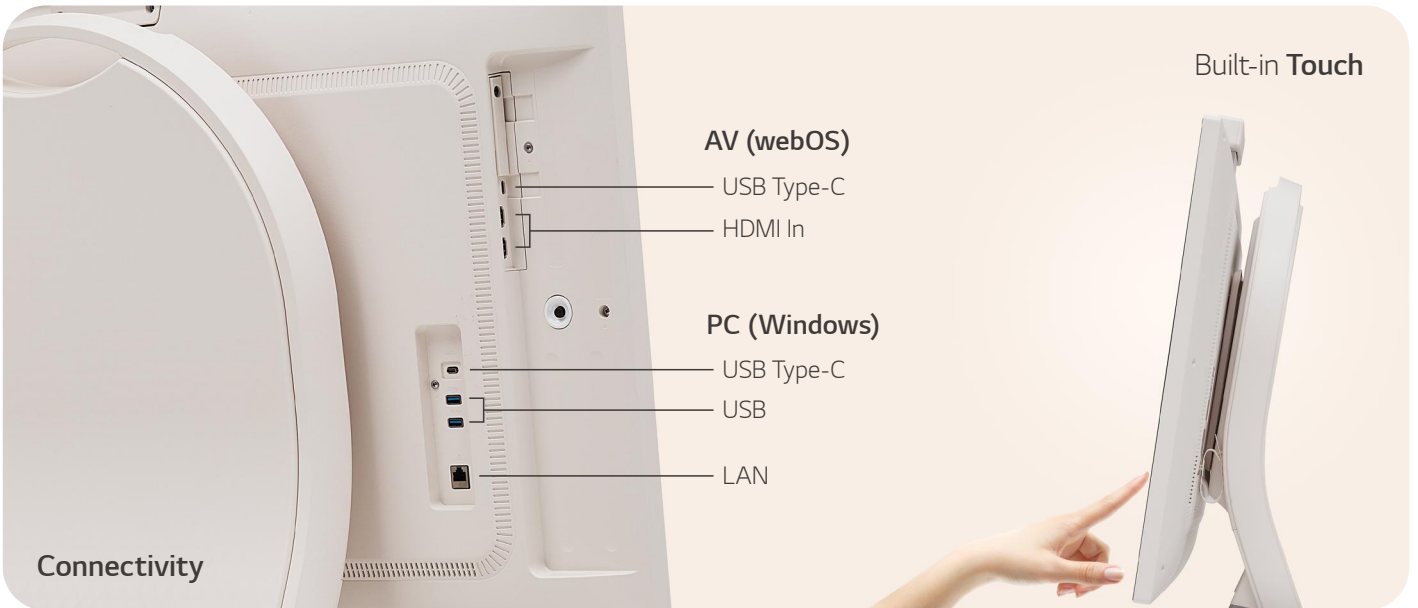

Built-in **Touch**

Connectivity

Download
LG C-Display+
Mobile App
Google Play Store

- www.lg.com/global/business/information-display
- www.youtube.com/c/LGCommercialDisplay
- www.facebook.com/LGInformationDisplay
- www.linkedin.com/company/lginformationdisplay
- twitter.com/LG_ID_HQ
- www.instagram.com/lg_one_derful_life

LG may make changes to specifications and product descriptions without notice. Copyright © 2022 LG Electronics Inc. All rights reserved. "LG Life's Good" is a registered trademark of LG Corp. The names of products and brands mentioned here may be the trademarks of their respective owners.