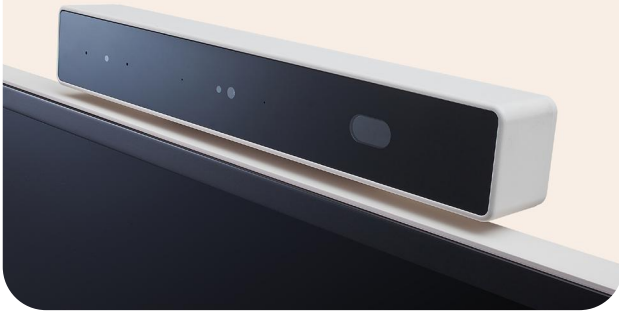

* Screen configuration and function support may vary depending on the app used.

KEY FEATURES & CONNECTIVITY

Screen **Rotation**

Up and Down

Built-in
Camera & Microphone

Moving **Wheels**

Built-in **Touch**

AV (webOS)