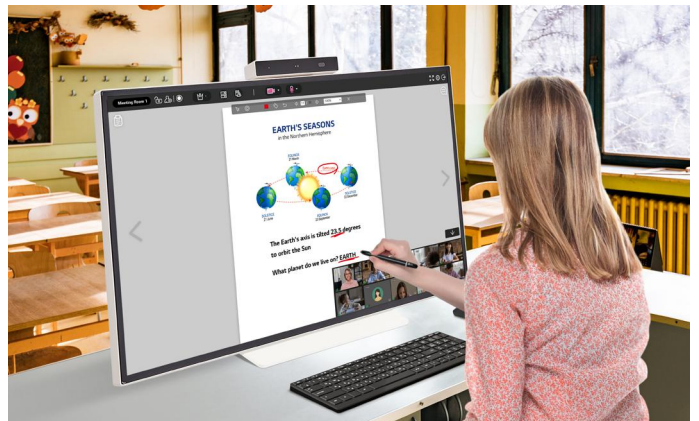

| School

Write on teaching material and have remote lessons without any additional equipment.