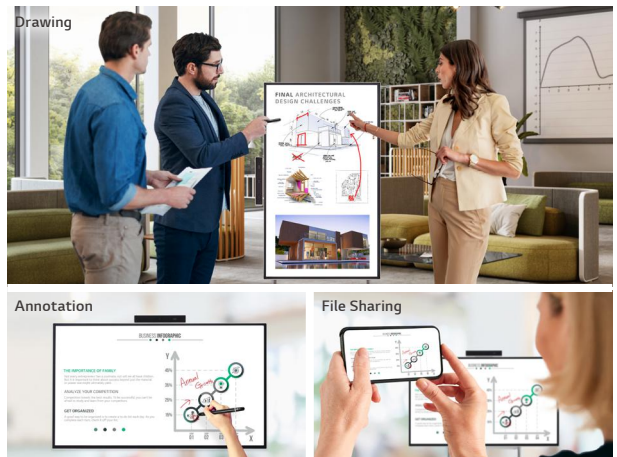

All-in-One Display for Simple and Quick Video Call

With LG One:Quick Flex's 43-inch all-in-one display- complete with built-in camera, microphones and speakers- there's no need to stress over online meetings and calls and no more inconvenience of connecting to and setting up video conferencing.

Effective Collaboration with Touch and Drawing

Equipped with In-Cell touch technology, the One:Quick Flex turns ideas into reality. With the dedicated touch pen, taking notes and drawing are done easily. Also, these works can be saved as files, and easily shared via a mobile phone.

- * One touch pen provided.
- * Dedicated apps required for annotation and drawing (MS Whiteboard ready)

Easy Transport with a Movable Stand

The One:Quick Flex can be used anywhere indoors where it can be moved by wheels. From a private office to a public lounge, it plays various roles according to each need such as video conferencing, design demo, collaboration, etc.

- * Stands are sold separately.
- * The product needs to be plugged into the appropriate power source to operate.

Screen Rotation and Adjustable Height

The One:Quick Flex supports screen rotation when using the dedicated stand, which can be widely used by being turned vertically or horizontally according to the content ratio. Moreover, the height of the stand can be adjusted to meet the posture or height of the user.