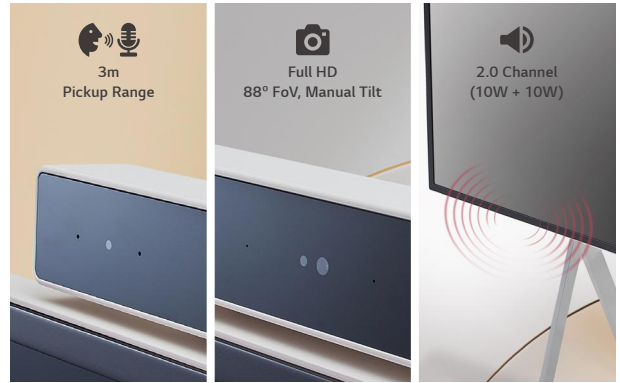

PRODUCT INFORMATION

43HT3WJ

Screen Size	43"
Native Resolution	4K Ultra HD (3,840 × 2,160)
Brightness	350 nit
Orientation	Landscape / Portrait
Touch	In-cell Touch (Max. 10 Points)
Camera	2K Full HD (1,920 × 1,080), 88° FoV
Audio	2.0 Channel (10W + 10W)
Microphone	2ea Array (3m Pickup Range)
Operating System	Windows 10 IoT Enterprise (Basic)

All-in-One Display for Simple and Quick Video Call

With LG One:Quick Flex's 43-inch all-in-one display- complete with built-in camera, microphones and speakers- there's no need to stress over online meetings and calls and no more inconvenience of connecting to and setting up video conferencing.

- * One touch pen provided.
- * Dedicated apps required for annotation and drawing (MS Whiteboard ready)

Easy Transport with a Movable Stand

The One:Quick Flex can be used anywhere indoors where it can be moved by wheels. From a private office to a public lounge, it plays various roles according to each need such as video conferencing, design demo, collaboration, etc.

- * Stands are sold separately.
- * The product needs to be plugged into the appropriate power source to operate.

Screen Rotation and Adjustable Height

The One:Quick Flex supports screen rotation when using the dedicated stand, which can be widely used by being turned vertically or horizontally according to the content ratio. Moreover, the height of the stand can be adjusted to meet the posture or height of the user.