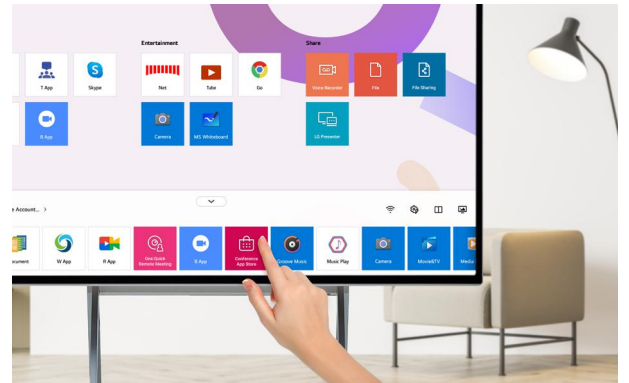

- * Stands are sold separately.
- * The product needs to be plugged into the appropriate power source to operate.

Screen Rotation and Adjustable Height

The One:Quick Flex supports screen rotation when using the dedicated stand, which can be widely used by being turned vertically or horizontally according to the content ratio. Moreover, the height of the stand can be adjusted to meet the posture or height of the user.

- * Stands are sold separately.
- * To use it vertically, users can rotate counter clockwise, and vice versa to switch back to landscape mode.
- * Some apps may not support vertical view mode.

Intuitive UX and Excellent Expandability

The touch-based UX of One:Quick Flex is designed to be similar to the mobile touch UX, making it easy to use. Also, the operating system based on Windows makes it easy for the user to install and run programs they want through a huge library of applications and tools.

- * Screen images simulated.

A Sleek Design that Blends with the Space

Moving beyond the conventional black color, it is available in stylish beige with a smooth finish and blends effortlessly with the surrounding interior.