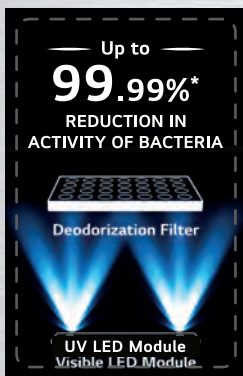

ALL NEW LG Frost-Free Refrigerator

Freshness & Cooling

Seals in farm freshness for long.

Freshness

Hygiene Fresh+™

Keeps your refrigerator free of bacteria and odors. Introducing Hygiene Fresh+, a powerful air filter that helps up to 99.99% reduction in activity of bacteria. What's more, it also deodorizes and purifies the air inside the refrigerator.

What is Hygiene Fresh+™ ?

LG Hygiene Fresh+™ filter is unparalleled in removing bacteria and odors from LG refrigerators. It helps reduce the activity of bacteria by 99.99% and ensures the food stays fresh and hygienic by filtering the internal air.