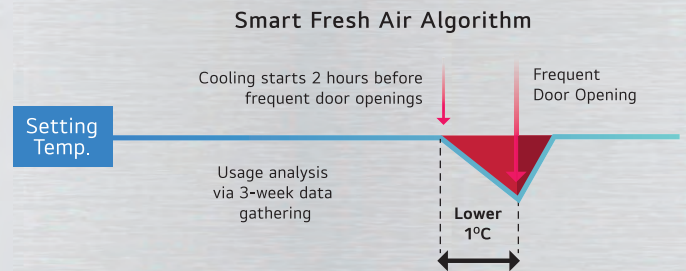

Smart Connectivity

AI ThinQ with WiFi

Stay close even when you are far away with **AI** ThinQ.

CONTROL TEMPERATURE

Fridge and Freezer Temperature Control

EXPRESS FREEZE

Express Freeze On/Off

SMART DIAGNOSIS

Detects Problem Automatically

PUSH APP ALARMS

- Door Open*
- Express Freeze Finish

SMART LEARNER™#

Provides Optimal Storage Algorithm based on Usage Pattern Analysis

Smart Connectivity

Smart Learner™

Your refrigerator just got a lot smarter with Smart Learner™.

LG's Smart Learning Technology learns your pattern for over three weeks. Then it optimizes everything from energy and cooling performance to energy consumption as per your usage.

Smart Fresh Air

Applies algorithm to analyse usage pattern and optimises temperature.