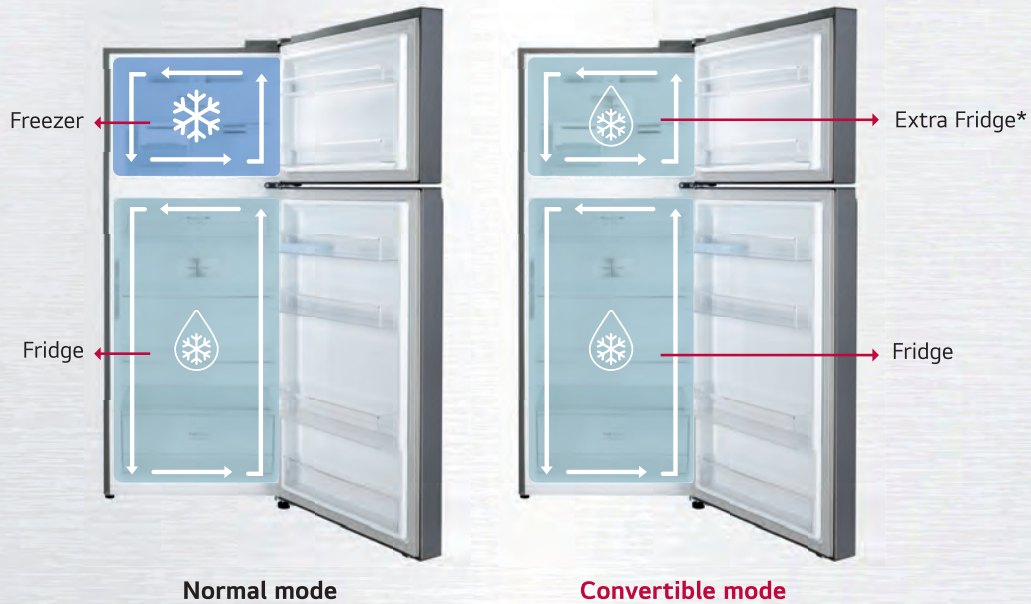

Fresh 0 Zone provides the ideal atmosphere to store food without having to freeze them.

The cover in the front and the direct air vent from the back can maintain a lower temperature than the other fridge compartments. So, you can cook fresh vegetables, fish & meat with Fresh 0 Zone, anytime.

ALL NEW LG Frost-Free Refrigerator

Convenience

Intuitive user experience that elevates your elegance and your lifestyle.

Convenience

Convertible

Store more food with LG Convertible mode.

In India, most of the time, the fridge is stuffed with both cooked and raw food, while the freezer remains unoccupied. Now, you can use the freezer as a fridge and keep your food and vegetables fresh by converting the freezer into a fridge.