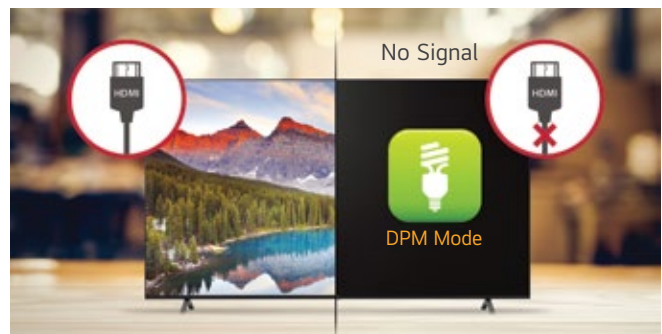

Display Power Management Support

Display Power Management (DPM) can be configured to be on only when there is a TV signal present to manage power more efficiently.