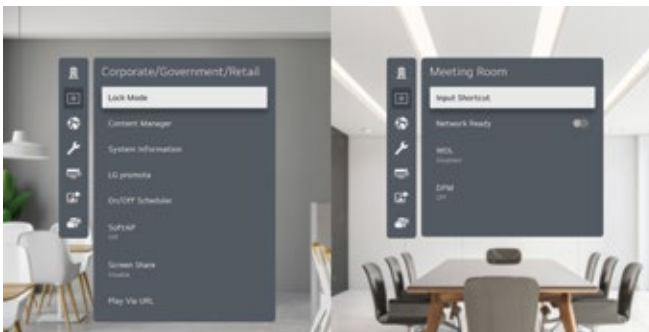

Wireless Access Point

UR640S series operates as a virtual router which can be an wireless access point for mobile devices.

Easy Menu Setup for Vertical Needs

UR640S series increases users' convenience by organizing frequently used menus* by industry.

* Pre-set Support Vertical : Corporate / Government / Retail, Meeting room