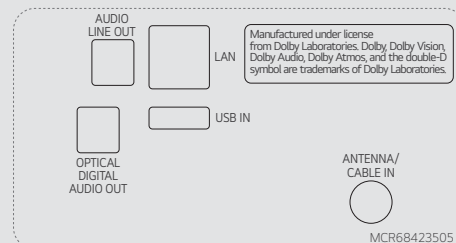

86

Rear

Side

75 / 65 / 55 / 50 / 43

Rear

Side

SPECIFICATION

MODEL		UR640S					
Category		Smart TV Signage					
Design	Stand Type	20Y 2 Pole				18Y 2 Pole	
	Front Color	Ashed Blue					
Display	Screen Size	218.44 cm (86)	190.5 cm (75)	165.1 cm (65)	139.7 cm (55)	127 cm (50)	109.22 (43)
	Resolution	3,840 × 2,160 (UHD)					
	Static (Panel) Contrast Ratio	1,200 : 1		1,300 : 1		5,000 : 1	
Video	HDR 10 Pro / HLG	Yes / Yes					
Audio	Speaker (Sound Output)	10 W + 10 W					
	Speaker System	2.0 ch					
	LG Sound Sync	Yes (Required Bluetooth)					
Broadcasting System	Digital (Terrestrial, Cable, Satellite)	DVB-T2 / C					
	Analog (NTSC / SECAM / PAL)	PAL					
	Global IPTV Support	Yes					
Smart Function	webOS 6.0, Smart Home (Launcher Bar), Web Browser, Pre-loaded App, SDP Server Compatibility, Mood Display, SoftAP, Wi-Fi, Screen Share (Miracast), Smart Share, Bluetooth Audio Playback, HDMI-ARC (ARC, HDMI 2), USB Cloning, SI Compatible Protocol (TVLink Tuner), IR Out (RS-232C, HDMI), Anti-theft System (Kensington Lock)						
Hospitality Feature	Hotel Mode / PDM / Installer Menu, One Channel Map, IP Channel Manager, Moving Picture Playback (SD / HD / Plus HD), Motion Eye Care, IPTV						
Vertical Function	Vertical Setup, Fail Over, Play Via URL, NTP Server Setting, CISCO Certi. Compatibility, Mobile CMS						
Jack Interface	Set Side	HDMI In 2.0 (3 ea), Headphone Out (Phone Jack Type), AV In (Phone Jack Type), RS-232C (Phone Jack, 4 Pin), LG SVC Only (Phone Jack Type)					
	Set Rear / Bottom	USB 2.0, RF In, Digital Audio Out (Optical), Audio Line Out (3.5 mm Phone Jack), RJ45 (LAN)					
	VESA Compatible	600 × 400	400 × 400	300 × 300		200 × 200	
Dimension	W × H × D / Weight (with Stand)	1,927 × 1,167 × 362 mm / 45.9 kg	1,678 × 1,027 × 362 mm / 32.1 kg	1,454 × 899 × 271 mm / 21.8 kg	1,235 × 772 × 232 mm / 14.2 kg	1,121 × 708 × 232 mm / 11.9 kg	967 × 622 × 216 mm / 8.9 kg
	W × H × D / Weight (without Stand)	1,927 × 1,104 × 59.9 mm / 45.2 kg	1,678 × 964 × 59.9 mm / 31.4 kg	1,454 × 838 × 57.7 mm / 21.5 kg	1,235 × 715 × 57.5 mm / 14.0 kg	1,121 × 651 × 57.1 mm / 11.7 kg	967 × 564 × 57.1 mm / 8.8 kg
	W × H × D / Weight (Shipping)	2,115 × 1,215 × 228 mm / 58.4 kg	1,880 × 1,115 × 200 mm / 41.5 kg	1,600 × 970 × 172 mm / 27.8 kg	1,360 × 810 × 162 mm / 19.0 kg	1,215 × 775 × 152 mm / 14.6 kg	1,055 × 660 × 142 mm / 11.0 kg
Power	Power Supply (Voltage, Hz)	AC 100-240 V, 50-60 Hz					
	Power Consumption (Typ., Max.)	313 W / 339 W	202 W / 228 W	169 W / 198 W	140.1 W / 166.3 W	118.8 W / 144.8 W	97.2 W / 119.6 W
	Standby Power Consumption	Under 0.5 W					
Certification	Safety	CB, CU TR					
	EMC	CE					
Accessory	Chromecast Dongle Anti-theft Cover	Yes (Option)					
	Power Cable	Attached (2 m)	Attached (1.65 m)	Detached (1.5 m)			