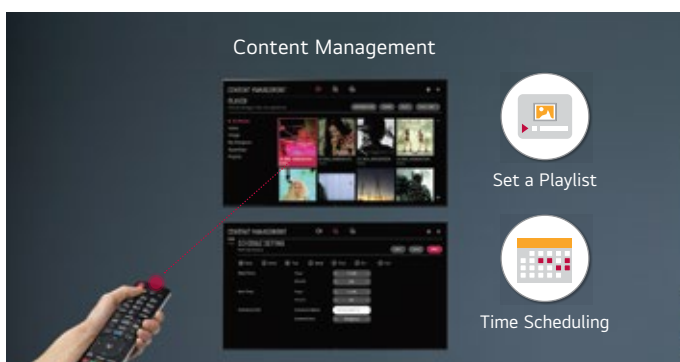

* 'LG Conventional' refers to LG UT640S series.

Easy Transportation with LG Universal Stand

The LG TV signage can be used anywhere indoors where it can be easily wheeled around. From a retail store to public lounge, it plays various roles according to each need such as advertising, sports broadcasting, information delivery, and more.

Embedded Content & Group Management

The embedded Content and Group Management System allows you to edit and play content, schedule playlists and groups, and control signage via remote control, mouse and mobile phone without the use of separate PC or software. This makes content management easy and user-friendly.