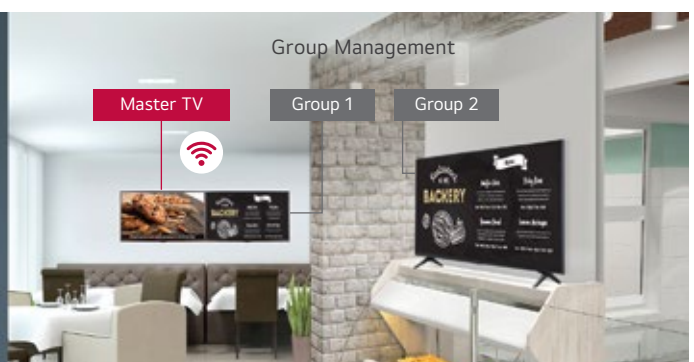

* 'LG Conventional' refers to LG UT640S series.

Easy Transportation with LG Universal Stand

The LG TV signage can be used anywhere indoors where it can be easily wheeled around. From a retail store to public lounge, it plays various roles according to each need such as advertising, sports broadcasting, information delivery, and more.

Embedded Content & Group Management

The embedded Content and Group Management System allows you to edit and play content, schedule playlists and groups, and control signage via remote control, mouse and mobile phone without the use of separate PC or software. This makes content management easy and user-friendly.