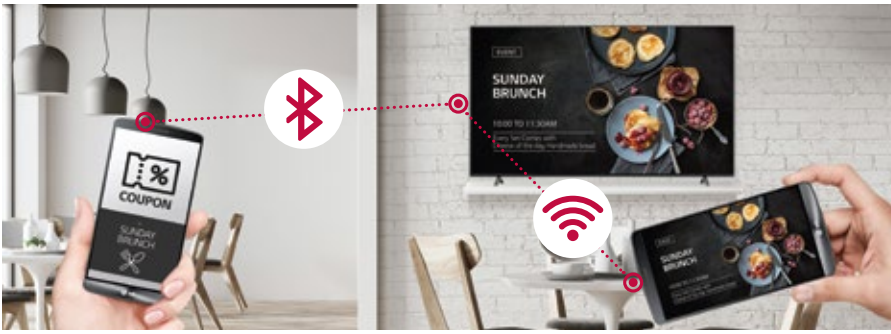

* Initial setting from display is required for Crestron Connected® compatibility.
** Network based control

Compatible with Video Conference System

For effective visual meeting, the UR640S series supports its compatibility with Cisco solutions that offers powerful and integrated control* for a smarter video conference.

Real-time Promotion

With Beacon and Bluetooth® Low Energy (BLE), shop managers can provide coupons and information in real-time.

Content Sharing

Content Mirroring among devices is available on a same Wi-Fi network.