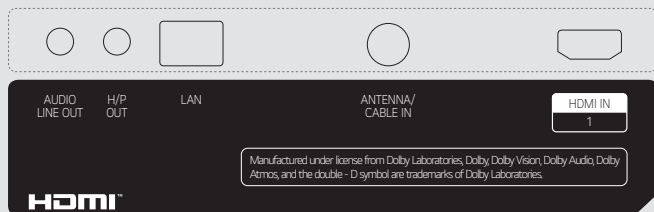

CONNECTIVITY

86

Rear