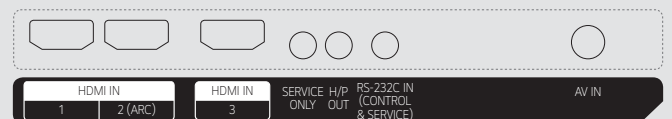

86

Rear

Side

75 / 65 / 55 / 50 / 43

Rear

Side

SPECIFICATION

MODEL		UR640S					
Category		Smart TV Signage					
Design	Stand Type	20Y 2 Pole				18Y 2 Pole	
	Front Color	Ashed Blue					
Display	Screen Size	218.44 cm (86)	190.5 cm (75)	165.1 cm (65)	139.7 cm (55)	127 cm (50)	109.22 (43)
	Resolution	3,840 × 2,160 (UHD)					
	Static (Panel) Contrast Ratio	1,200 : 1		1,300 : 1		5,000 : 1	
Video	HDR 10 Pro / HLG	Yes / Yes					
Audio	Speaker (Sound Output)	10 W + 10 W					
	Speaker System	2.0 ch					
	LG Sound Sync	Yes (Required Bluetooth)					
Broadcasting System	Digital (Terrestrial, Cable, Satellite)	DVB-T2 / C					
	Analog (NTSC / SECAM / PAL)	PAL					
	Global IPTV Support	Yes					
Smart Function	webOS 6.0, Smart Home (Launcher Bar), Web Browser, Pre-loaded App, SDP Server Compatibility, Mood Display, SoftAP, Wi-Fi, Screen Share (Miracast), Smart Share, Bluetooth Audio Playback, HDMI-ARC (ARC, HDMI 2), USB Cloning, SI Compatible Protocol (TVLink Tuner), IR Out (RS-232C, HDMI), Anti-theft System (Kensington Lock)						
Hospitality Feature	Hotel Mode / PDM / Installer Menu, One Channel Map, IP Channel Manager, Moving Picture Playback (SD / HD / Plus HD), Motion Eye Care, IPTV						
Vertical Function	Vertical Setup, Fail Over, Play Via URL, NTP Server Setting, CISCO Certi. Compatibility, Mobile CMS						
Jack Interface	Set Side	HDMI In 2.0 (3 ea), Headphone Out (Phone Jack Type), AV In (Phone Jack Type), RS-232C (Phone Jack, 4 Pin), LG SVC Only (Phone Jack Type)					
	Set Rear / Bottom	USB 2.0, RF In, Digital Audio Out (Optical), Audio Line Out (3.5 mm Phone Jack), RJ45 (LAN)					
	VESA Compatible	600 × 400	400 × 400	300 × 300		200 × 200	
Dimension	W × H × D / Weight (with Stand)	1,927 × 1,167 × 362 mm / 45.9 kg	1,678 × 1,027 × 362 mm / 32.1 kg	1,454 × 899 × 271 mm / 21.8 kg	1,235 × 772 × 232 mm / 14.2 kg	1,121 × 708 × 232 mm / 11.9 kg	967 × 622 × 216 mm / 8.9 kg
	W × H × D / Weight (without Stand)	1,927 × 1,104 × 59.9 mm / 45.2 kg	1,678 × 964 × 59.9 mm / 31.4 kg	1,454 × 838 × 57.7 mm / 21.5 kg	1,235 × 715 × 57.5 mm / 14.0 kg	1,121 × 651 × 57.1 mm / 11.7 kg	967 × 564 × 57.1 mm / 8.8 kg
	W × H × D / Weight (Shipping)	2,115 × 1,215 × 228 mm / 58.4 kg	1,880 × 1,115 × 200 mm / 41.5 kg	1,600 × 970 × 172 mm / 27.8 kg	1,360 × 810 × 162 mm / 19.0 kg	1,215 × 775 × 152 mm / 14.6 kg	1,055 × 660 × 142 mm / 11.0 kg
Power	Power Supply (Voltage, Hz)	AC 100-240 V, 50-60 Hz					
	Power Consumption (Typ., Max.)	313 W / 339 W	202 W / 228 W	169 W / 198 W	140.1 W / 166.3 W	118.8 W / 144.8 W	97.2 W / 119.6 W
	Standby Power Consumption	Under 0.5 W					
Certification	Safety	CB, CU TR					
	EMC	CE					
Accessory	Chromecast Dongle Anti-theft Cover	Yes (Option)					
	Power Cable	Attached (2 m)	Attached (1.65 m)	Detached (1.5 m)			