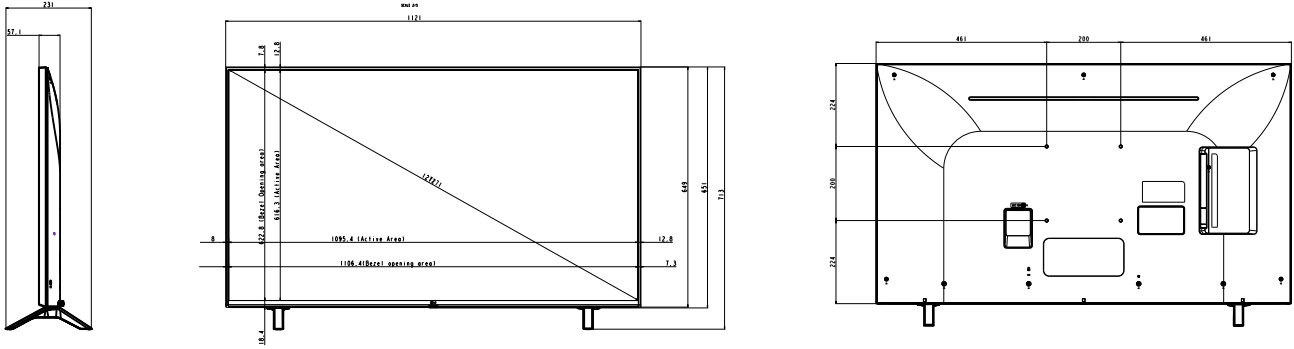

Game Optimizer

Find all the setting you need for optimal gameplay in one place that allows you to change the current game genre setting quickly.

Specification

	Model	UR801C				
Display	Sizes	75	65	55	50	43
	Resolution	3840 x 2160 (UHD)				
	Refresh Rate	60Hz				
Video	HDR_HDR 10 Pro	Yes				
	HDR_HLG	Yes				
Audio	Audio Output	10W + 10W				
	Speaker System	2.0 Ch				
	AI Sound / Pro	AI Sound Virtual 5.1 Up-mix				
Smart Function	Processor	a5 Gen6 AI Processor 4K				
	Home Dashboard	Yes				
	Web Browser	Yes				
	Pre-loaded App	Yes				
	Magic Remote Compatibility	Yes				
	Quick Cards	Group your Favorite Apps into Categories				
Hotel Mode		USB Cloning, IP Control, App Blocking, Input Locking				
Connectivity	HDMI eARC	Yes				
	Wi Fi	Yes				
	Screen Share (Miracast)	Yes				
	Air Play	Yes				
	Bluetooth	Yes				
	Google Assistant	Yes				
	Amazon Alexa	Yes				
	LG ThinQ AI	Yes				
	Voice Recognition (Standalone)	Yes				
Ports	HDMI In	3				
	RF In	1				
	USB	2				
	RJ45	1				
Dimension & Weight	W x H X D (cm) / Weight (Kg) (with stand)	167.8 X 102.7 X 36.1 / 31.8	145.4 x 90.6 x 26.9 / 21.7	123.5 x 77.6 x 23.1 / 14.2	112.1 x 71.3 x 23.1 / 11.9	96.7 x 62.2 x 21.6 / 8.9
	W x H X D (cm) / Weight (Kg) (without stand)	167.8 X 96.4 X 6 / 31.4	145.4 x 83.8 x 5.77 / 21.4	123.5 x 71.5 x 5.75 / 14	112.1 x 65.1 x 5.71 / 11.7	96.7 x 56.5 x 5.71 / 8.8
	Weight (Shipping) Kg	41	27.7	19	14.6	10.7
Power (Unit : Watts)	Voltage, Hz	AC 100~240V, 50-60Hz				
	Stand-By	Under 0.5 W				
Certification		BIS				
Accessory	Remote Type	Magic Remote				
	Power Cable	Yes (1.5M)				

DIMENSION Unit: in mm

75

65

55

DIMENSION Unit: in mm

50

43

As a continuing policy of product development at LG Electronics, the design and specifications are subject to change. They may vary from model to model. Colour/shades may vary due to printing restrictions. E&OE.