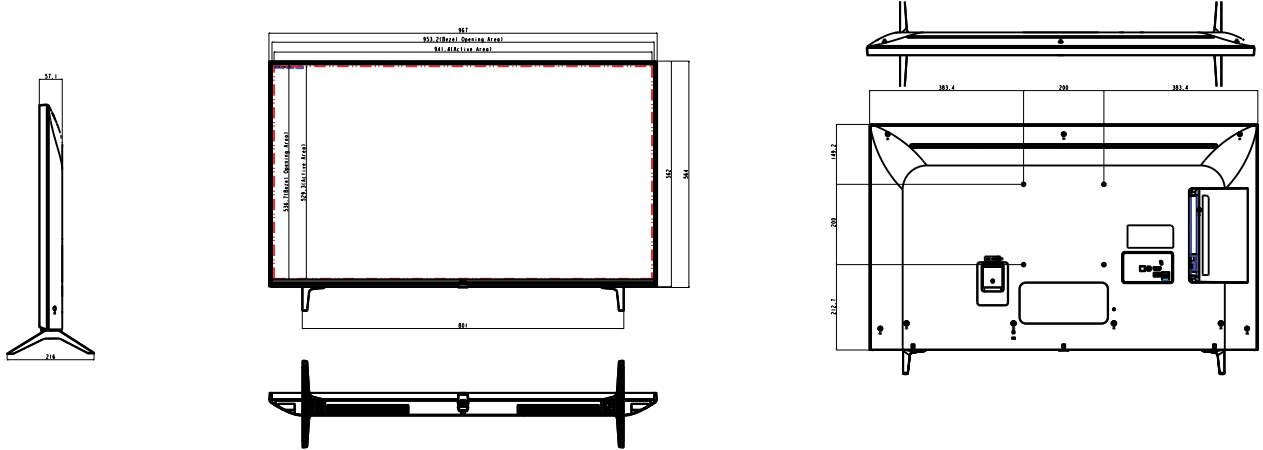

Game Optimizer

Find all the setting you need for optimal gameplay in one place that allows you to change the current game genre setting quickly.

Specification

	Model	UR801C				
Display	Sizes	75	65	55	50	43
	Resolution	3840 x 2160 (UHD)				
	Refresh Rate	60Hz				
Video	HDR_HDR 10 Pro	Yes				
	HDR_HLG	Yes				
Audio	Audio Output	10W + 10W				
	Speaker System	2.0 Ch				
	AI Sound / Pro	AI Sound Virtual 5.1 Up-mix				
Smart Function	Processor	a5 Gen6 AI Processor 4K				
	Home Dashboard	Yes				
	Web Browser	Yes				
	Pre-loaded App	Yes				
	Magic Remote Compatibility	Yes				
	Quick Cards	Group your Favorite Apps into Categories				
Hotel Mode		USB Cloning, IP Control, App Blocking, Input Locking				
Connectivity	HDMI eARC	Yes				
	Wi Fi	Yes				
	Screen Share (Miracast)	Yes				
	Air Play	Yes				
	Bluetooth	Yes				
	Google Assistant	Yes				
	Amazon Alexa	Yes				
	LG ThinQ AI	Yes				
	Voice Recognition (Standalone)	Yes				
Ports	HDMI In	3				
	RF In	1				
	USB	2				
	RJ45	1				
Dimension & Weight	W x H X D (cm) / Weight (Kg) (with stand)	167.8 X 102.7 X 36.1 / 31.8	145.4 x 90.6 x 26.9 / 21.7	123.5 x 77.6 x 23.1 / 14.2	112.1 x 71.3 x 23.1 / 11.9	96.7 x 62.2 x 21.6 / 8.9
	W x H X D (cm) / Weight (Kg) (without stand)	167.8 X 96.4 X 6 / 31.4	145.4 x 83.8 x 5.77 / 21.4	123.5 x 71.5 x 5.75 / 14	112.1 x 65.1 x 5.71 / 11.7	96.7 x 56.5 x 5.71 / 8.8
	Weight (Shipping) Kg	41	27.7	19	14.6	10.7
Power (Unit : Watts)	Voltage, Hz	AC 100~240V, 50-60Hz				
	Stand-By	Under 0.5 W				
Certification		BIS				
Accessory	Remote Type	Magic Remote				
	Power Cable	Yes (1.5M)				

DIMENSION Unit: in mm

75

65

55

DIMENSION Unit: in mm

50

43

As a continuing policy of product development at LG Electronics, the design and specifications are subject to change. They may vary from model to model. Colour/shades may vary due to printing restrictions. E&OE.