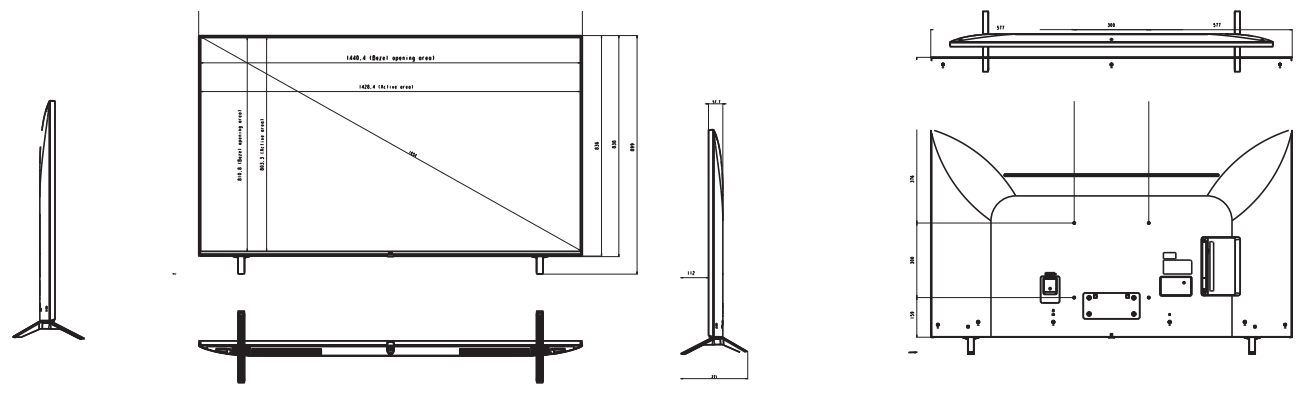

Game Optimizer

Find all the setting you need for optimal gameplay in one place that allows you to change the current game genre setting quickly.

Specification

	Model	UR801C				
Display	Sizes	75	65	55	50	43
	Resolution	3840 x 2160 (UHD)				
	Refresh Rate	60Hz				
Video	HDR_HDR 10 Pro	Yes				
	HDR_HLG	Yes				
Audio	Audio Output	10W + 10W				
	Speaker System	2.0 Ch				
	AI Sound / Pro	AI Sound Virtual 5.1 Up-mix				
Smart Function	Processor	a5 Gen6 AI Processor 4K				
	Home Dashboard	Yes				
	Web Browser	Yes				
	Pre-loaded App	Yes				
	Magic Remote Compatibility	Yes				
	Quick Cards	Group your Favorite Apps into Categories				
Hotel Mode		USB Cloning, IP Control, App Blocking, Input Locking				
Connectivity	HDMI eARC	Yes				
	Wi Fi	Yes				
	Screen Share (Miracast)	Yes				
	Air Play	Yes				
	Bluetooth	Yes				
	Google Assistant	Yes				
	Amazon Alexa	Yes				
	LG ThinQ AI	Yes				
	Voice Recognition (Standalone)	Yes				
Ports	HDMI In	3				
	RF In	1				
	USB	2				
	RJ45	1				
Dimension & Weight	W x H X D (cm) / Weight (Kg) (with stand)	167.8 X 102.7 X 36.1 / 31.8	145.4 x 90.6 x 26.9 / 21.7	123.5 x 77.6 x 23.1 / 14.2	112.1 x 71.3 x 23.1 / 11.9	96.7 x 62.2 x 21.6 / 8.9
	W x H X D (cm) / Weight (Kg) (without stand)	167.8 X 96.4 X 6 / 31.4	145.4 x 83.8 x 5.77 / 21.4	123.5 x 71.5 x 5.75 / 14	112.1 x 65.1 x 5.71 / 11.7	96.7 x 56.5 x 5.71 / 8.8
	Weight (Shipping) Kg	41	27.7	19	14.6	10.7
Power (Unit : Watts)	Voltage, Hz	AC 100~240V, 50-60Hz				
	Stand-By	Under 0.5 W				
Certification		BIS				
Accessory	Remote Type	Magic Remote				
	Power Cable	Yes (1.5M)				

DIMENSION Unit: in mm

75

65

55

DIMENSION Unit: in mm

50

43

As a continuing policy of product development at LG Electronics, the design and specifications are subject to change. They may vary from model to model. Colour/shades may vary due to printing restrictions. E&OE.