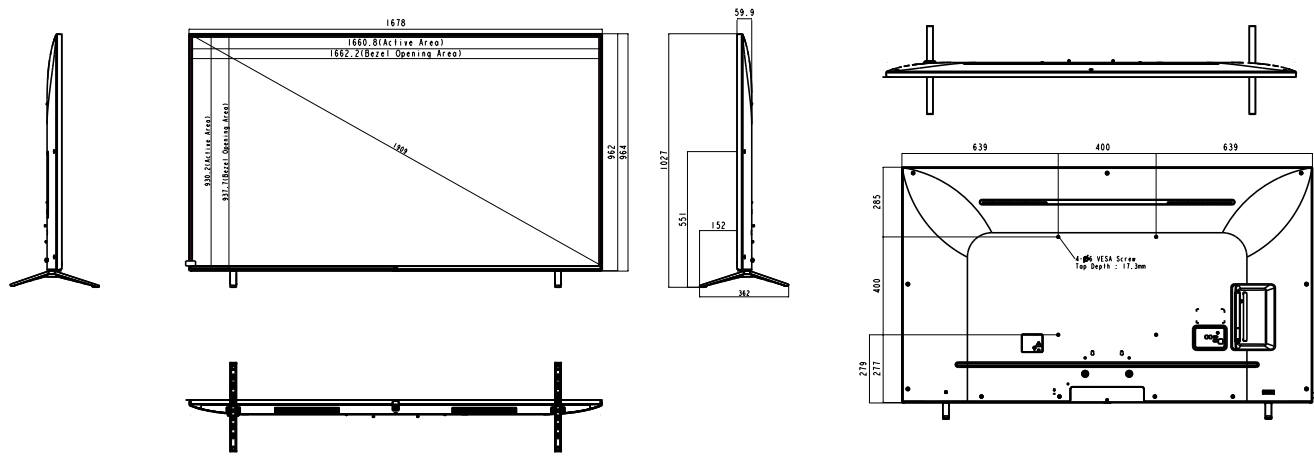

Game Optimizer

Find all the setting you need for optimal gameplay in one place that allows you to change the current game genre setting quickly.

Specification

	Model	UR801C				
Display	Sizes	75	65	55	50	43
	Resolution	3840 x 2160 (UHD)				
	Refresh Rate	60Hz				
Video	HDR_HDR 10 Pro	Yes				
	HDR_HLG	Yes				
Audio	Audio Output	10W + 10W				
	Speaker System	2.0 Ch				
	AI Sound / Pro	AI Sound Virtual 5.1 Up-mix				
Smart Function	Processor	a5 Gen6 AI Processor 4K				
	Home Dashboard	Yes				
	Web Browser	Yes				
	Pre-loaded App	Yes				
	Magic Remote Compatibility	Yes				
	Quick Cards	Group your Favorite Apps into Categories				
Hotel Mode		USB Cloning, IP Control, App Blocking, Input Locking				
Connectivity	HDMI eARC	Yes				
	Wi Fi	Yes				
	Screen Share (Miracast)	Yes				
	Air Play	Yes				
	Bluetooth	Yes				
	Google Assistant	Yes				
	Amazon Alexa	Yes				
	LG ThinQ AI	Yes				
	Voice Recognition (Standalone)	Yes				
Ports	HDMI In	3				
	RF In	1				
	USB	2				
	RJ45	1				
Dimension & Weight	W x H X D (cm) / Weight (Kg) (with stand)	167.8 X 102.7 X 36.1 / 31.8	145.4 x 90.6 x 26.9 / 21.7	123.5 x 77.6 x 23.1 / 14.2	112.1 x 71.3 x 23.1 / 11.9	96.7 x 62.2 x 21.6 / 8.9
	W x H X D (cm) / Weight (Kg) (without stand)	167.8 X 96.4 X 6 / 31.4	145.4 x 83.8 x 5.77 / 21.4	123.5 x 71.5 x 5.75 / 14	112.1 x 65.1 x 5.71 / 11.7	96.7 x 56.5 x 5.71 / 8.8
	Weight (Shipping) Kg	41	27.7	19	14.6	10.7
Power (Unit : Watts)	Voltage, Hz	AC 100~240V, 50-60Hz				
	Stand-By	Under 0.5 W				
Certification		BIS				
Accessory	Remote Type	Magic Remote				
	Power Cable	Yes (1.5M)				

DIMENSION Unit: in mm

75

65

55

DIMENSION Unit: in mm

50

43

As a continuing policy of product development at LG Electronics, the design and specifications are subject to change. They may vary from model to model. Colour/shades may vary due to printing restrictions. E&OE.