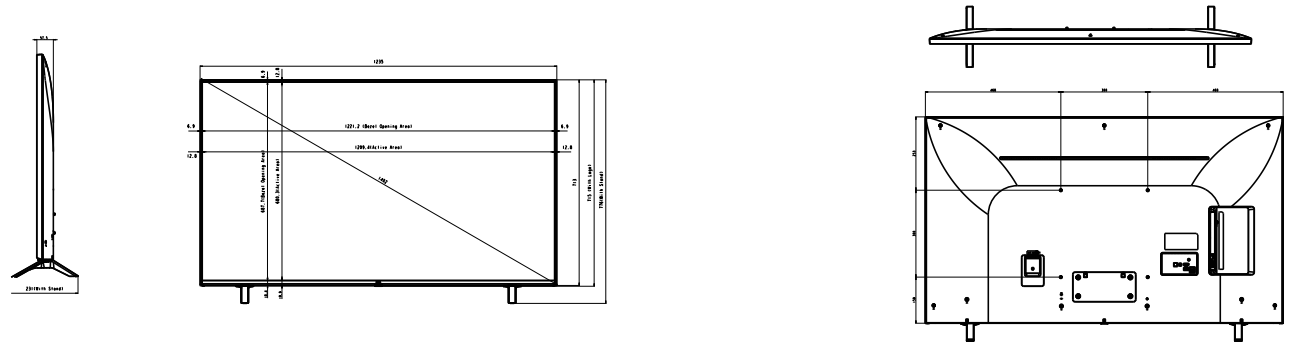

Game Optimizer

Find all the setting you need for optimal gameplay in one place that allows you to change the current game genre setting quickly.

Specification

	Model	UR801C				
Display	Sizes	75	65	55	50	43
	Resolution	3840 x 2160 (UHD)				
	Refresh Rate	60Hz				
Video	HDR_HDR 10 Pro	Yes				
	HDR_HLG	Yes				
Audio	Audio Output	10W + 10W				
	Speaker System	2.0 Ch				
	AI Sound / Pro	AI Sound Virtual 5.1 Up-mix				
Smart Function	Processor	a5 Gen6 AI Processor 4K				
	Home Dashboard	Yes				
	Web Browser	Yes				
	Pre-loaded App	Yes				
	Magic Remote Compatibility	Yes				
	Quick Cards	Group your Favorite Apps into Categories				
Hotel Mode		USB Cloning, IP Control, App Blocking, Input Locking				
Connectivity	HDMI eARC	Yes				
	Wi Fi	Yes				
	Screen Share (Miracast)	Yes				
	Air Play	Yes				
	Bluetooth	Yes				
	Google Assistant	Yes				
	Amazon Alexa	Yes				
	LG ThinQ AI	Yes				
	Voice Recognition (Standalone)	Yes				
Ports	HDMI In	3				
	RF In	1				
	USB	2				
	RJ45	1				
Dimension & Weight	W x H X D (cm) / Weight (Kg) (with stand)	167.8 X 102.7 X 36.1 / 31.8	145.4 x 90.6 x 26.9 / 21.7	123.5 x 77.6 x 23.1 / 14.2	112.1 x 71.3 x 23.1 / 11.9	96.7 x 62.2 x 21.6 / 8.9
	W x H X D (cm) / Weight (Kg) (without stand)	167.8 X 96.4 X 6 / 31.4	145.4 x 83.8 x 5.77 / 21.4	123.5 x 71.5 x 5.75 / 14	112.1 x 65.1 x 5.71 / 11.7	96.7 x 56.5 x 5.71 / 8.8
	Weight (Shipping) Kg	41	27.7	19	14.6	10.7
Power (Unit : Watts)	Voltage, Hz	AC 100~240V, 50-60Hz				
	Stand-By	Under 0.5 W				
Certification		BIS				
Accessory	Remote Type	Magic Remote				
	Power Cable	Yes (1.5M)				

DIMENSION Unit: in mm

75

65

55

DIMENSION Unit: in mm

50

43

As a continuing policy of product development at LG Electronics, the design and specifications are subject to change. They may vary from model to model. Colour/shades may vary due to printing restrictions. E&OE.