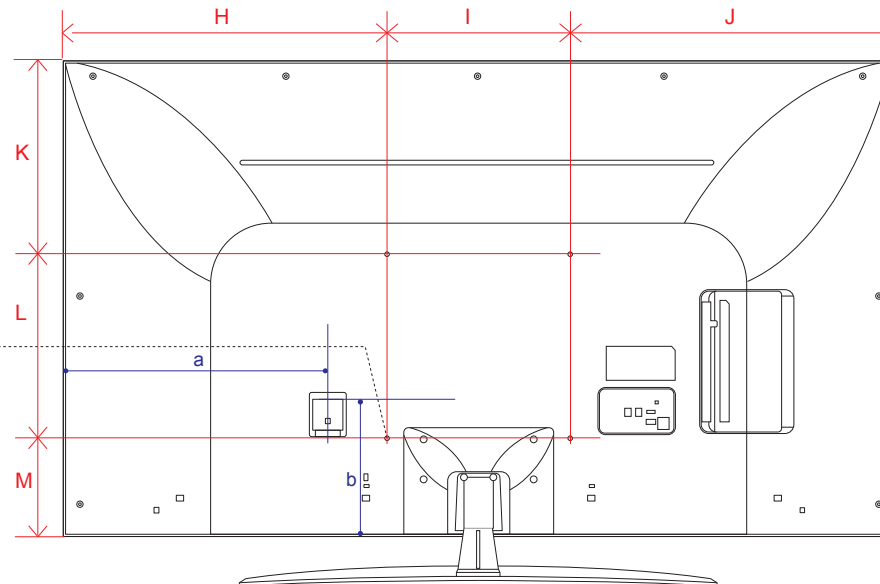

UQ9100 (65・55・50・43)

単位(cm) A~M 長さ	43V	50V	55V	65V
A	96.7	112.1	123.5	145.4
B	56.4	65.1	71.5	83.8
C	62.9	70.3	78.7	90.9
D	73.9	73.9	81.9	78.4
E	5.71	5.71	5.75	5.77
F	10.4	10.4	9.1	13.2
G	24.9	24.9	26.0	34.0
H	38.3	46.1	46.8	57.7
I	20.0	20.0	30.0	30.0
J	38.3	46.1	46.8	57.7
K	14.9	22.4	25.3	37.6
L	20.0	20.0	30.0	30.0
M	21.5	22.7	16.2	16.2

単位(cm) N~O 深さ	43V	50V	55V	65V
N	1.54	1.54	1.54	1.54
O	0.39	0.39	0.39	0.39

電源コネクタ位置

単位(cm) 長さ	43V	50V	55V	65V
a	30.6	38.4	37.1	48.0
b	21.4	25.3	23.1	24.1

※電源ケーブルの長さは約155cmです。
±5cm程度の誤差がある可能性がありますので、ご了承ください。