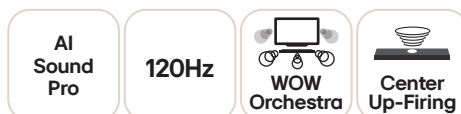

S70TY(3.1.1.ch)

RM1,599

MSRP: RM1,899 Save RM300