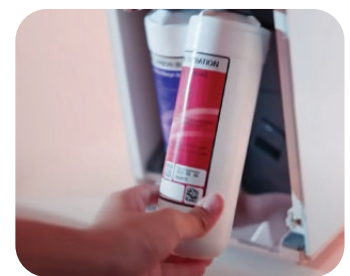

Self-Service Auto Sterilization, Easy Filter Change, Filter Subscription

Total self service: auto-sterilization, easy filter changes & doorstep delivery. Change the filter at home with ease.