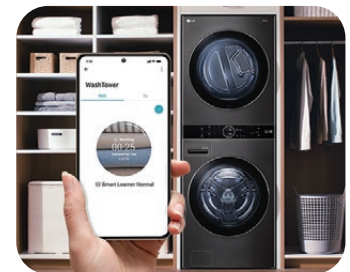

Easily access and control with LG ThinQ

Use the LG ThinQ app to effortlessly control your WashTower. Start washing and drying with a simple touch, saving you valuable time.