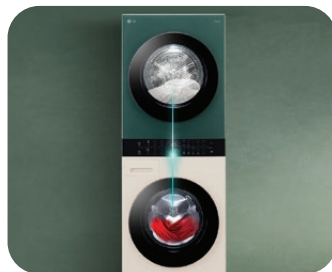

Smart Pairing Quick Wash & Quick Dry

With quick wash cycle and prepare to dry option, you can now finish your washing and drying in an hour for small loads like baby clothes.