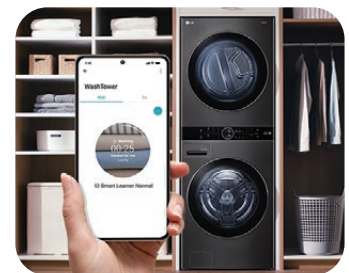

Easily access and control with LG ThinQ

Use the LG ThinQ app to access your WashTower. Start washing and drying with a touch, never missing a moment of the match.

*Promotion valid while stocks last. MSRP is subject to change without prior notice. Please submit a completed redemption form to redeem your gift(s). Redemption is on a first-come, first-served basis. Images are for illustration purposes only and may differ from actual products. For continual products development, LG reserves the right to change specifications, availability and pricing without further notice. Terms and conditions apply.