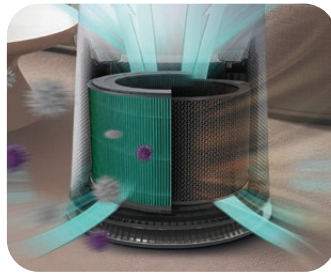

## 360° Purification

LG PuriCare™ purifies the air 360° around you. Perfect to keep the air clean all the time in watch party!