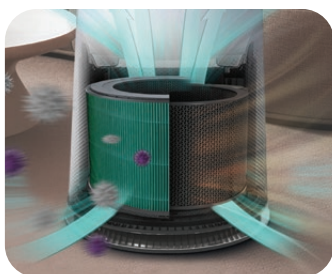

## 360° Purification

LG PuriCare™ purifies the air 360° around you. Perfect to keep the air clean all the time in your living room!