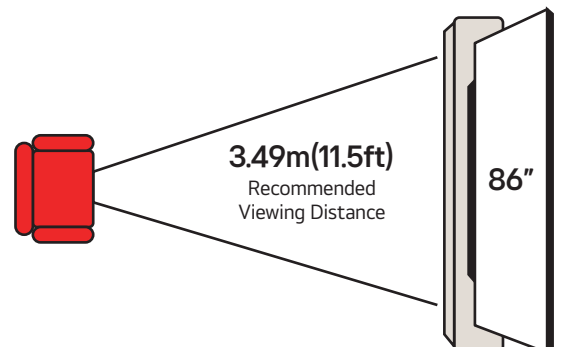

## Find your ideal TV screen size for your home

Recommended viewing distance for your TV

TV Screen Size	55"	65"	75"	77"	83"	86"	98"
Viewing Distance	2.35m (7.3ft)	2.64m (8.7ft)	3.04m (10ft)	3.12m (10.3ft)	3.37m (11ft)	3.49m (11.5ft)	3.65m (12ft)