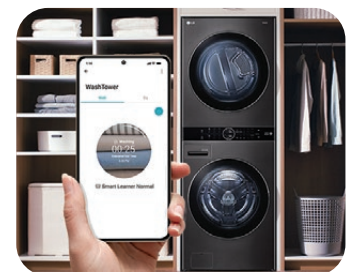

Easily access and control with LG ThinQ

Use the LG ThinQ app to effortlessly control your WashTower. Start washing and drying with a simple touch, saving you valuable time.