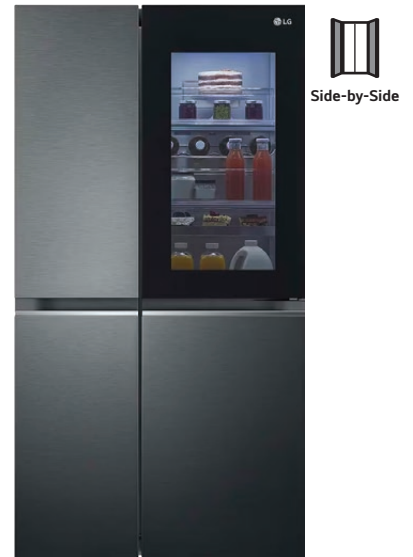

GC-V257CQFW(655L)

Door Cooling+™
Hygiene Fresh+™
FRESHBalancer™

RM5,999

MSRP: RM9,199
Save RM3,200

Touch nGO eWallet RM200 eWallet credits