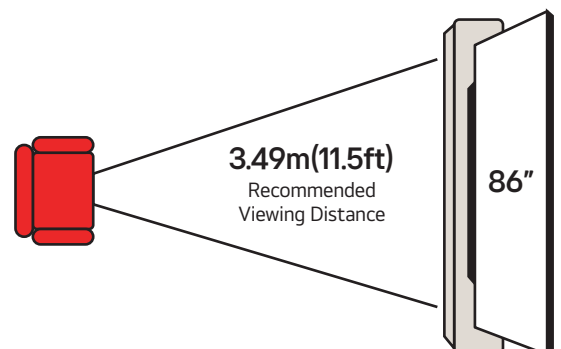

Recommended viewing distance for your TV

TV Screen Size	55"	65"	75"	77"	83"	86"	98"
Viewing Distance	2.35m (7.3ft)	2.64m (8.7ft)	3.04m (10ft)	3.12m (10.3ft)	3.37m (11ft)	3.49m (11.5ft)	3.65m (12ft)

*Promotion valid while stocks last. MSRP is subject to change without prior notice. Please submit a completed redemption form to redeem your gift(s). Redemption is on a first-come, first-served basis. Images are for illustration purposes only and may differ from actual products. For continual products development, LG reserves the right to change specifications, availability and pricing without further notice. Terms and conditions apply.