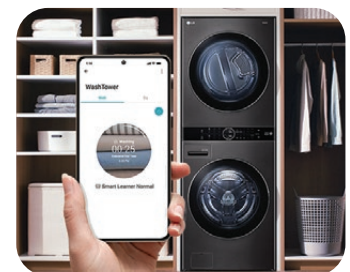

Smart Pairing Quick Wash & Quick Dry

With quick wash cycle and prepare to dry option, you can now finish your washing and drying in an hour for small loads like baby clothes.

Easily access and control with LG ThinQ