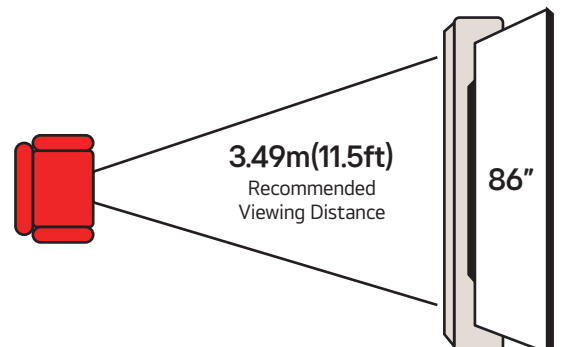

Recommended viewing distance for your TV

TV Screen Size	55"	65"	75"	77"	83"	86"	98"
Viewing Distance	2.35m (7.3ft)	2.64m (8.7ft)	3.04m (10ft)	3.12m (10.3ft)	3.37m (11ft)	3.49m (11.5ft)	3.65m (12ft)

*Promotion valid while stocks last. MSRP is subject to change without prior notice. Please submit a completed redemption form to redeem your gift(s). Redemption is on a first-come, first-served basis. Images are for illustration purposes only and may differ from actual products. For continual products development, LG reserves the right to change specifications, availability and pricing without further notice. Terms and conditions apply.