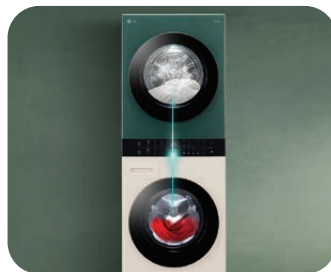

Smart Pairing Quick Wash & Quick Dry

With quick wash cycle and prepare to dry option, you can now finish your washing and drying in an hour for small loads like baby clothes.