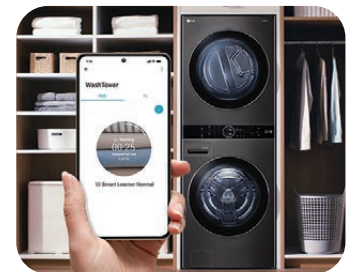

Easily access and control with LG ThinQ

Use the LG ThinQ app to effortlessly control your WashTower. Start washing and drying with a simple touch, saving you valuable time.