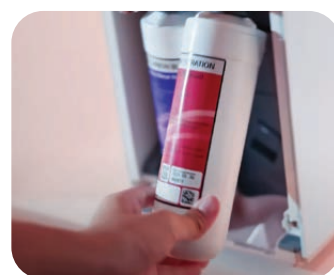

Self-Service *Auto Sterilization, Easy Filter Change, Filter Subscription*

Total self service: auto-sterilization, easy filter changes & doorstep delivery. Change the filter at home with ease.