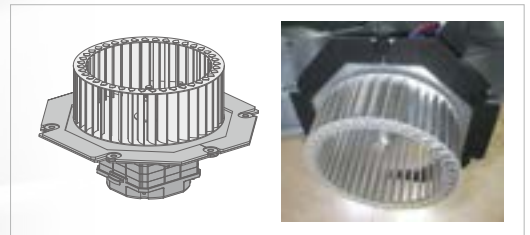

LG COMMERCIAL LAUNDRY

STEEL CONTROL PANEL
REVERSIBLE DRYER DOOR
STACKED DRYER

**TITAN-C
DRYER**

GAS/AIR FLOW OPTIMIZATION

LG conventional dryers control air and gas flow by turning the unit ON and OFF. LG commercial dryers allocate the appropriate amount of gas and air in several phases to control air flow. This significantly increases energy efficiency.

EXCELLENT DRY PERFORMANCE

A new, wider fan increases airflow to dry clothes more quickly, which improves drying performance and energy efficiency.

HEAVY DUTY MOTOR

LG commercial dryers also incorporate a durable motor which improves the airflow and heating system. This results in better drying performance and increased drying capacity.

TITAN-C DRYER SPECIFICATIONS

		Gas
		RN1870A** / TCD1870***
CYLINDER		
Drum Volume	cu.ft (¢)	9.0 (254)
Diameter	in. (mm)	28.2 (716)
Depth	in. (mm)	24.2 (614)
DIMENSIONS		
Product (WxHxD)	in	29 x 40.2 x 42.9
	mm	737 x 1,022 x 1,090
With Door Open	in. (mm)	65.1 (1,655)
Carton (WxHxD)	in	Single : 30.7 x 44.7 x 44.4 Stack : 30.7 x 83.1 x 44.4
	mm	Single : 781 x 1,137 x 1,128 Stack : 781 x 2,110 x 1,128
Weight (Product/Carton)	lb (kg)	220 (100)/240 (108.8)
RATING		
Electric Ratings	V/Hz/A	120/60/10
CONSUMPTION INDEX (PER CYCLE)		
Gas	kWh	15
Electricity	W	920
SYSTEM & CONTROL		
Heating Type		Gas (Default LNG)
Type of Drying	W	Ventilation
Air Flow	CFM	350
Drum Motor	KW	0.5 (120V/60Hz)
Fan Motor	KW	0.3
Gas Ratings	KW/BTU	16.1/ 55,000
CONNECTIONS		
Air Outlet Diameter	in. (mm)	6 (154)
Exhaust Airflow Diameter	in. (mm)	6 (154)
PROGRAMS		
Program List		High Temp
		Med Temp
		Low Temp
		No Heat
EXTERNAL FINISH		
Drum		Stainless steel