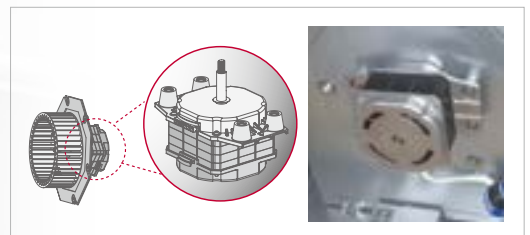

LG COMMERCIAL LAUNDRY

STEEL CONTROL PANEL
REVERSIBLE DRYER DOOR
STACKED DRYER

**TITAN-C
DRYER**

GAS/AIR FLOW OPTIMIZATION

LG conventional dryers control air and gas flow by turning the unit ON and OFF. LG commercial dryers allocate the appropriate amount of gas and air in several phases to control air flow. This significantly increases energy efficiency.

EXCELLENT DRY PERFORMANCE

A new, wider fan increases airflow to dry clothes more quickly, which improves drying performance and energy efficiency.

HEAVY DUTY MOTOR

LG commercial dryers also incorporate a durable motor which improves the airflow and heating system. This results in better drying performance and increased drying capacity.

TITAN-C DRYER SPECIFICATIONS

		Gas
		RN1870A** / TCD1870***
CYLINDER		
Drum Volume	cu.ft (¢)	9.0 (254)
Diameter	in. (mm)	28.2 (716)
Depth	in. (mm)	24.2 (614)
DIMENSIONS		
Product (WxHxD)	in	29 x 40.2 x 42.9
	mm	737 x 1,022 x 1,090
With Door Open	in. (mm)	65.1 (1,655)
Carton (WxHxD)	in	Single : 30.7 x 44.7 x 44.4 Stack : 30.7 x 83.1 x 44.4
	mm	Single : 781 x 1,137 x 1,128 Stack : 781 x 2,110 x 1,128
Weight (Product/Carton)	lb (kg)	220 (100)/240 (108.8)
RATING		
Electric Ratings	V/Hz/A	120/60/10
CONSUMPTION INDEX (PER CYCLE)		
Gas	kWh	15
Electricity	W	920
SYSTEM & CONTROL		
Heating Type		Gas (Default LNG)
Type of Drying	W	Ventilation
Air Flow	CFM	350
Drum Motor	KW	0.5 (120V/60Hz)
Fan Motor	KW	0.3
Gas Ratings	KW/BTU	16.1/ 55,000
CONNECTIONS		
Air Outlet Diameter	in. (mm)	6 (154)
Exhaust Airflow Diameter	in. (mm)	6 (154)
PROGRAMS		
Program List		High Temp
		Med Temp
		Low Temp
		No Heat
EXTERNAL FINISH		
Drum		Stainless steel