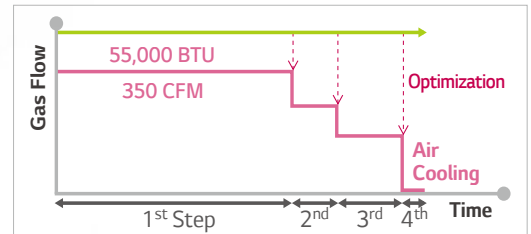

LG COMMERCIAL LAUNDRY

STEEL CONTROL PANEL
REVERSIBLE DRYER DOOR
STACKED DRYER

**TITAN-C
DRYER**

GAS/AIR FLOW OPTIMIZATION

LG conventional dryers control air and gas flow by turning the unit ON and OFF. LG commercial dryers allocate the appropriate amount of gas and air in several phases to control air flow. This significantly increases energy efficiency.

EXCELLENT DRY PERFORMANCE

A new, wider fan increases airflow to dry clothes more quickly, which improves drying performance and energy efficiency.

HEAVY DUTY MOTOR

LG commercial dryers also incorporate a durable motor which improves the airflow and heating system. This results in better drying performance and increased drying capacity.

TITAN-C DRYER SPECIFICATIONS

		Gas
		RN1870A** / TCD1870***
CYLINDER		
Drum Volume	cu.ft (¢)	9.0 (254)
Diameter	in. (mm)	28.2 (716)
Depth	in. (mm)	24.2 (614)
DIMENSIONS		
Product (WxHxD)	in	29 x 40.2 x 42.9
	mm	737 x 1,022 x 1,090
With Door Open	in. (mm)	65.1 (1,655)
Carton (WxHxD)	in	Single : 30.7 x 44.7 x 44.4 Stack : 30.7 x 83.1 x 44.4
	mm	Single : 781 x 1,137 x 1,128 Stack : 781 x 2,110 x 1,128
Weight (Product/Carton)	lb (kg)	220 (100)/240 (108.8)
RATING		
Electric Ratings	V/Hz/A	120/60/10
CONSUMPTION INDEX (PER CYCLE)		
Gas	kWh	15
Electricity	W	920
SYSTEM & CONTROL		
Heating Type		Gas (Default LNG)
Type of Drying	W	Ventilation
Air Flow	CFM	350
Drum Motor	KW	0.5 (120V/60Hz)
Fan Motor	KW	0.3
Gas Ratings	KW/BTU	16.1/ 55,000
CONNECTIONS		
Air Outlet Diameter	in. (mm)	6 (154)
Exhaust Airflow Diameter	in. (mm)	6 (154)
PROGRAMS		
Program List		High Temp
		Med Temp
		Low Temp
		No Heat
EXTERNAL FINISH		
Drum		Stainless steel