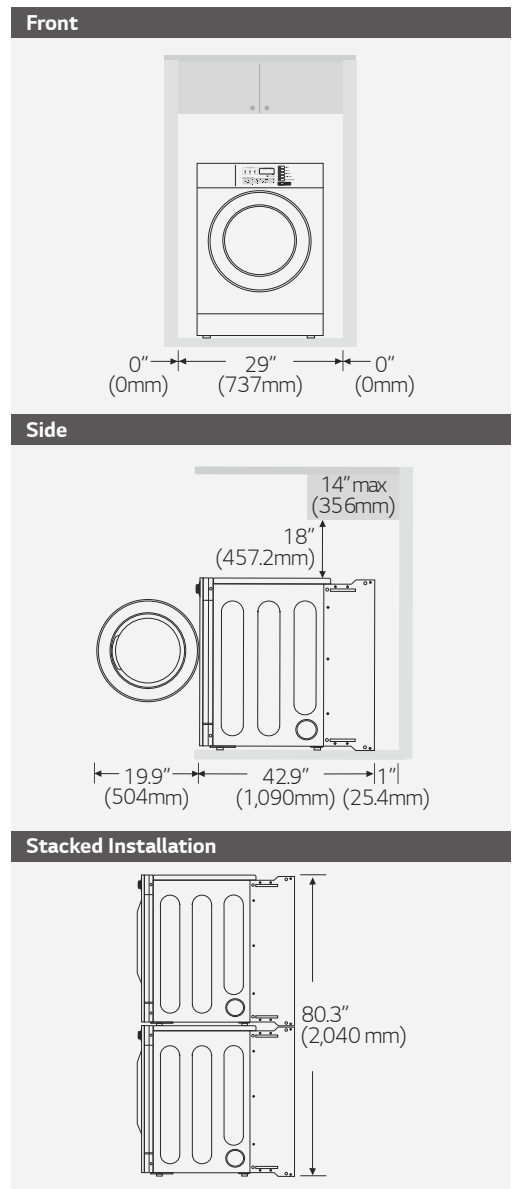

TITAN-C DRYER SPECIFICATIONS

		Gas
		RN1870A** / TCD1870***
CYLINDER		
Drum Volume	cu.ft (¢)	9.0 (254)
Diameter	in. (mm)	28.2 (716)
Depth	in. (mm)	24.2 (614)
DIMENSIONS		
Product (WxHxD)	in	29 x 40.2 x 42.9
	mm	737 x 1,022 x 1,090
With Door Open	in. (mm)	65.1 (1,655)
Carton (WxHxD)	in	Single : 30.7 x 44.7 x 44.4 Stack : 30.7 x 83.1 x 44.4
	mm	Single : 781 x 1,137 x 1,128 Stack : 781 x 2,110 x 1,128
Weight (Product/Carton)	lb (kg)	220 (100)/240 (108.8)
RATING		
Electric Ratings	V/Hz/A	120/60/10
CONSUMPTION INDEX (PER CYCLE)		
Gas	kWh	15
Electricity	W	920
SYSTEM & CONTROL		
Heating Type		Gas (Default LNG)
Type of Drying	W	Ventilation
Air Flow	CFM	350
Drum Motor	KW	0.5 (120V/60Hz)
Fan Motor	KW	0.3
Gas Ratings	KW/BTU	16.1/ 55,000
CONNECTIONS		
Air Outlet Diameter	in. (mm)	6 (154)
Exhaust Airflow Diameter	in. (mm)	6 (154)
PROGRAMS		
Program List		High Temp
		Med Temp
		Low Temp
		No Heat
EXTERNAL FINISH		
Drum		Stainless steel

* Dimensions and weights are approximate. * Design, features and specifications subject to change without notice.
* Some models may not be available for sale in certain countries. * Model name may vary by country.