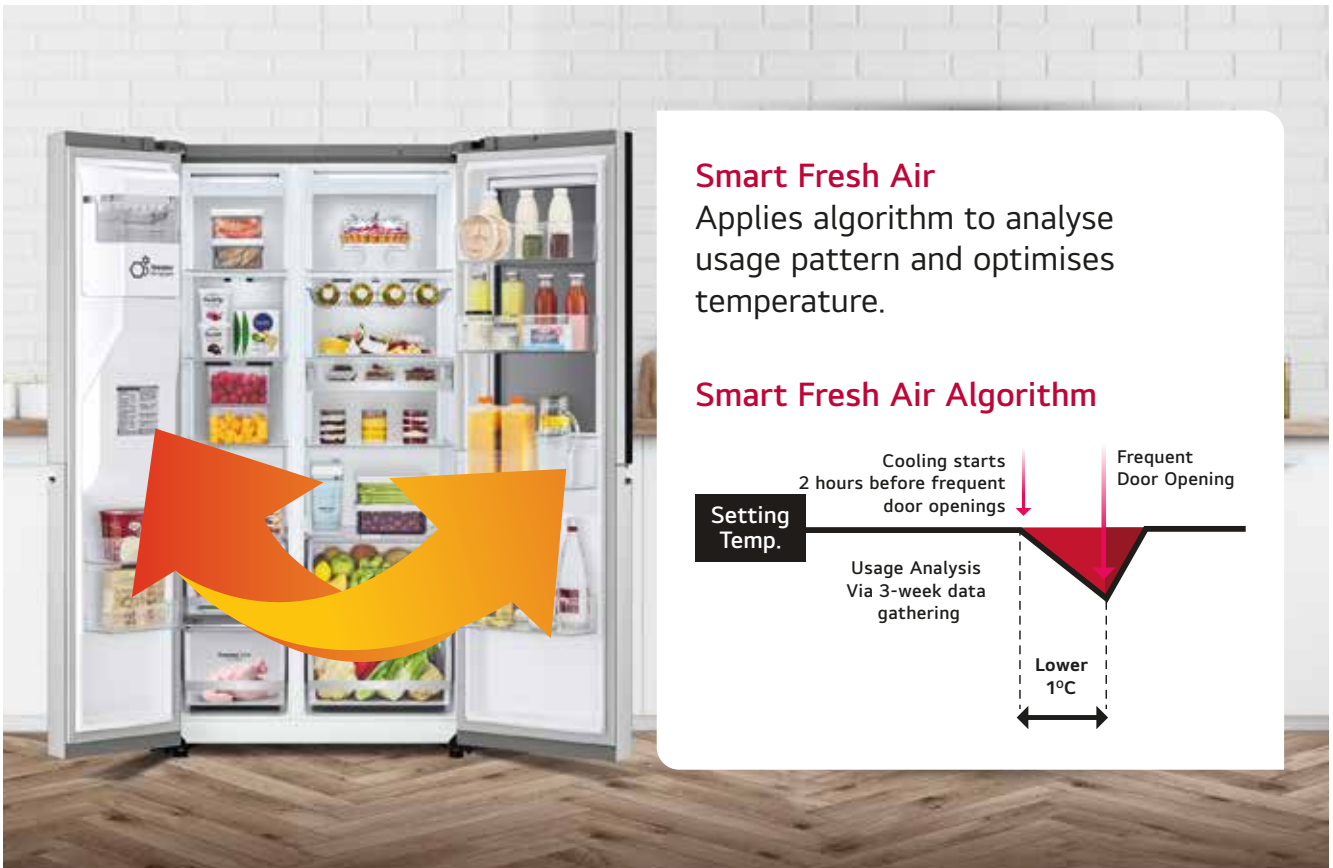

### Smart Learner™#

Provides optimal storage  
algorithm based on usage  
pattern analysis

\*After opened 10 minutes continuously.

#Smart Learner™ operation controlled and monitored only in LG ThinQ™ App.

## Smart Learner™

Your refrigerator just got a lot smarter with Smart Learner™

LG's Smart Learning Technology learns your usage pattern for over three weeks. Then it optimizes everything from cooling performance to energy consumption as per your usage.