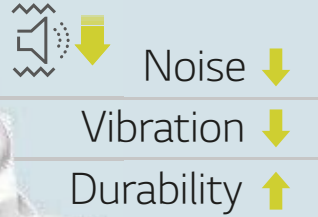

Quiet & Durable Smart Inverter Motor