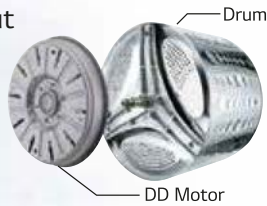

SEPERATE WASH. SPECIAL CARE.

THE 2-IN-1 WASH

With LG TWINWash™, you can separately wash two different types of laundry at the same time. Just put the tough load in the main washer above and the tender load in the mini washer below.

LESS VIBRATION. LESS NOISE.

The Inverter Direct Drive Motor in LG TWINWash™ enhances washing performance but without making any noise. This technology uses fewer moving parts, which reduce vibrations and enhance durability.