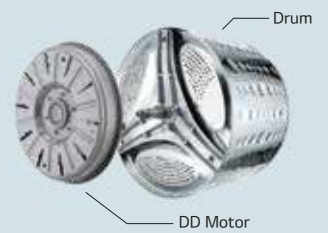

CONVENTIONAL MOTOR

More friction caused by pulley and belt that causes more noise & vibration which leads to less durability

LG INVERTER DIRECT DRIVE

The drum and motor are connected directly which leads to less noise & vibration and, more durability