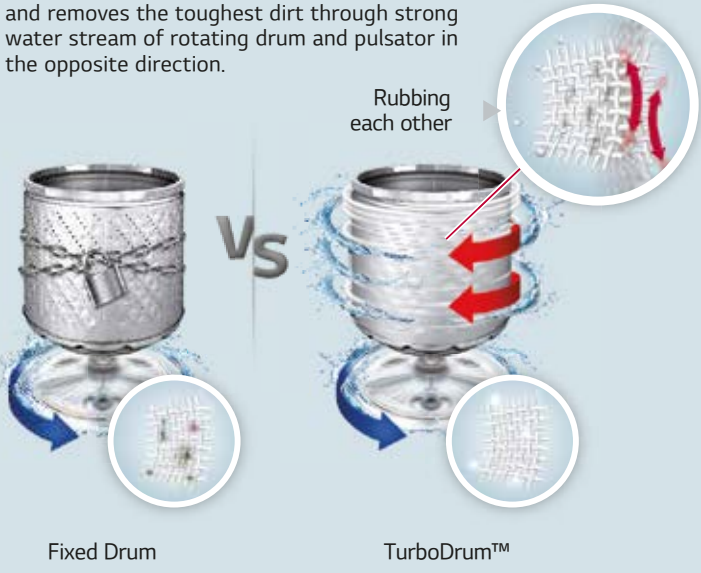

A FULLY-AUTOMATIC WASHING MACHINE FOR A HANDS-FREE WASH

The revolutionary in-built Jet Spray+, with its powerful water spray, washes off dirt and excess detergent, giving you the best wash possible without the use of hands. Now your hands will remain healthy and beautiful forever.

Presenting India's 1st Washing Machine with

Jet Spray+ No Rubbing. No Scrubbing.

Key Benefits:

- **SAVE 70L* WATER** per wash cycle
- **SAVE 40%* ENERGY** with less cycle time
- Wash cycle **LESS THAN 39* MINS.**

3 SMART MOTIONS

3 kinds of tub movements, controlled by Smart Inverter, provide enhanced washing performance along with better care of clothes.

Agitating

Powerful Washing
Removes heavy stains by creating powerful water stream.

Rotating

Tangle Free
Untangles clothes at the end of washing and rinsing cycle by shortly changing spin direction.

Swing

Delicate Wash
Minimizes fabric damage by moving clothes gently, especially for delicate clothes.

*Basis on Intertek Test Report (2017), under defined testing conditions.