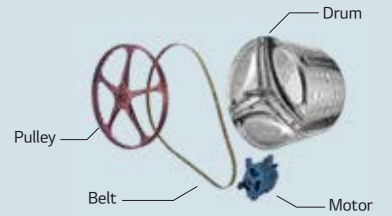

CONVENTIONAL MOTOR

More friction caused by pulley and belt that causes more noise & vibration which leads to less durability

LG INVERTER DIRECT DRIVE

The drum and motor are connected directly which leads to less noise & vibration and, more durability