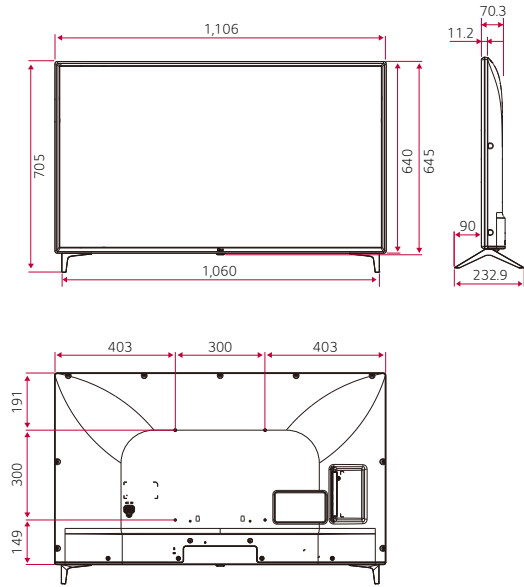

Dimensions

49"

43"

32"

Connectivity

49" / 43" / 32"

* Dimensions & Jack Panels (Read/Side) may differ from the above image, so please reach LG salesteam to ensure before order.

Specifications