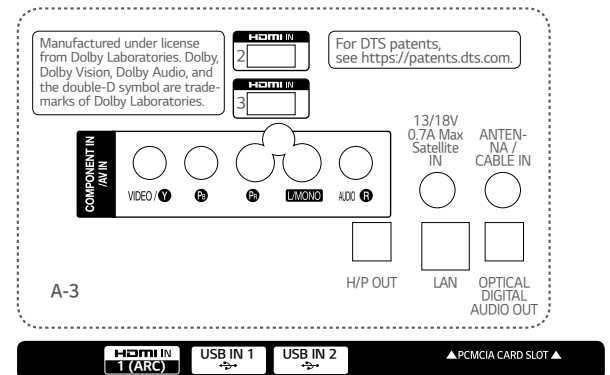

Dimensions

49"

43"

32"

Connectivity

49" / 43" / 32"

* Dimensions & Jack Panels (Read/Side) may differ from the above image, so please reach LG salesteam to ensure before order.

Specifications