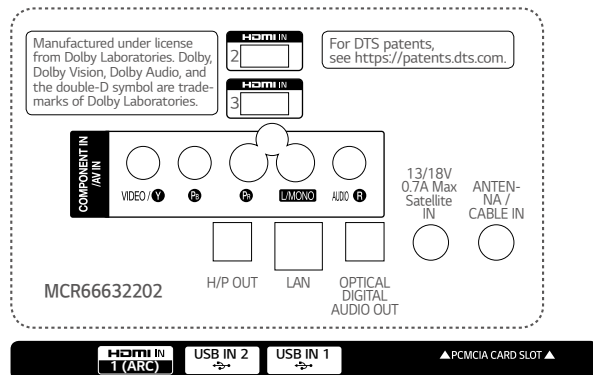

Dimensions

49"

43"

32"

Connectivity

49" / 43" / 32"

* Dimensions & Jack Panels (Read/Side) may differ from the above image, so please reach LG salesteam to ensure before order.

Specifications