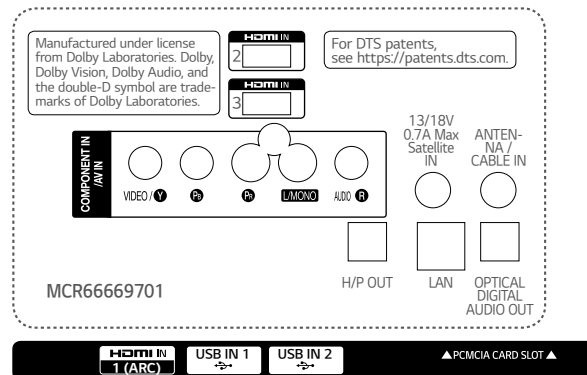

Dimensions

49"

43"

32"

Connectivity

49" / 43" / 32"

* Dimensions & Jack Panels (Read/Side) may differ from the above image, so please reach LG salesteam to ensure before order.

Specifications