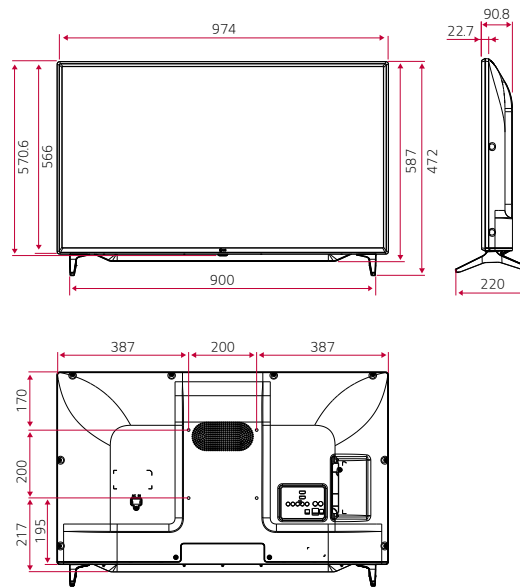

Dimensions

49"

43"

32"

Connectivity

49" / 43" / 32"

* Dimensions & Jack Panels (Read/Side) may differ from the above image, so please reach LG salesteam to ensure before order.

Specifications