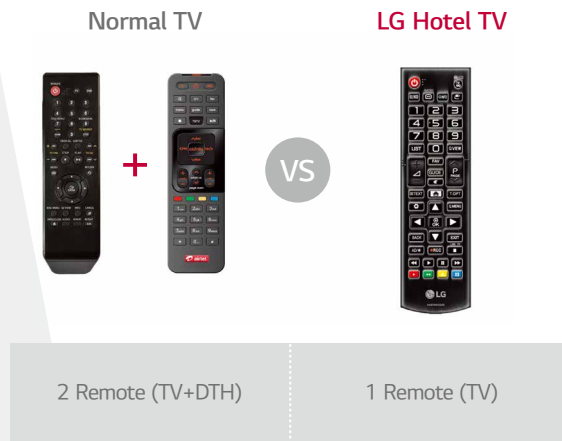

A STB Built-in TV with a CAM Card Which Integrates All STB Functions

LU640H

Value Added Features

Easy Operation

It is available control several devices with only one unit of LG Remote Control.

No Messy Wire Connection

Since the TV is equipped with a CAM card, the product does not require additional STB. Consequently, there is no HDMI cable from STB to TV. Less wire, thus easier TV management!

Less Power Consumption

Hotels can manage more easily with less devices and less power consumption.

* HDML cable unnecessary (No signal Loss)
* Less Wire required