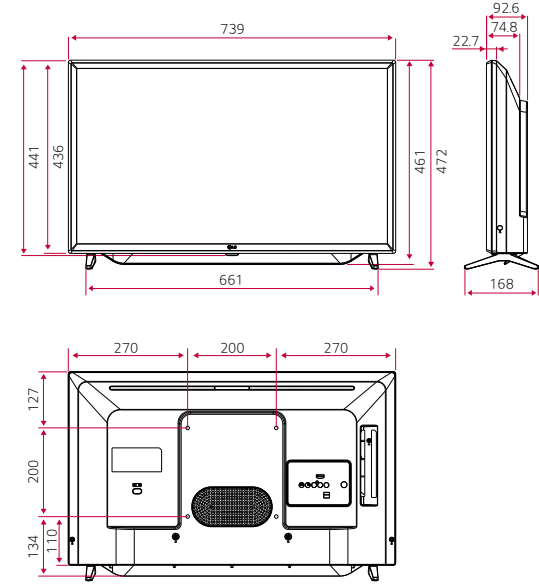

Dimensions

49"

43"

32"

Connectivity

49" / 43" / 32"

* Dimensions & Jack Panels (Read/Side) may differ from the above image, so please reach LG salesteam to ensure before order.

Specifications