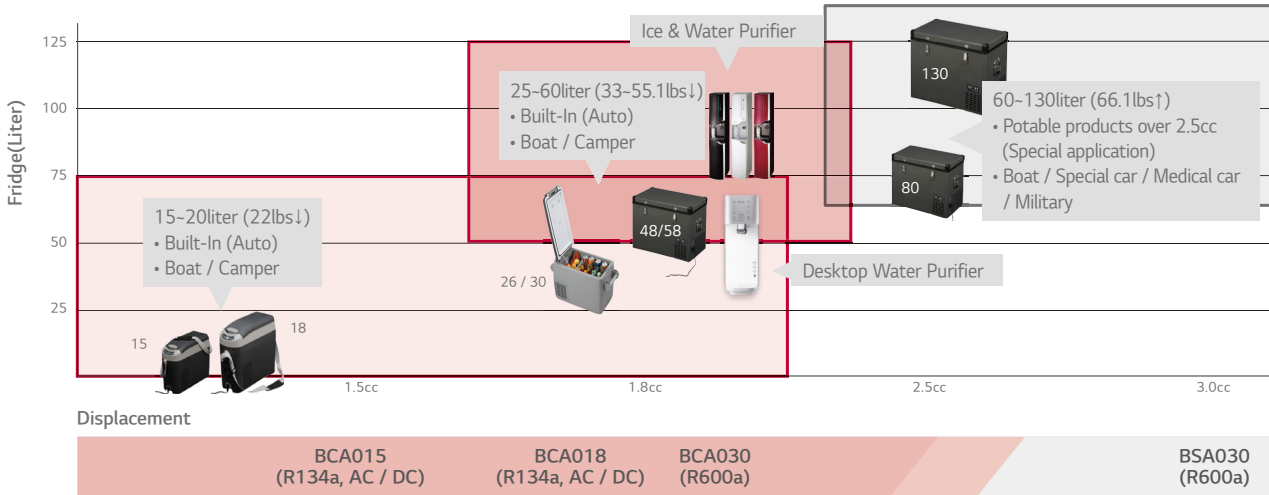

WHY LG ULTRA COMPACT RECIPROCATING COMPRESSORS?

- Only 1.5kg - Minimized volume for compact application
- Energy saving - Higher efficiency solution with inverter drive
- Low knocking noise at vehicle driving condition
- Low speed operation down to 35Hz - Trouble free operation at low speed

APPLICATION COVERAGE

SPECIFICATIONS

Refrigerant	Model	Speed range	Speed	Performance					Voltage / Frequency
				ASHRAE-23.3 °C/54.4 °C					
				Capacity		EER	COP		
RPM	RPM	Kcal/hr	Btu/W-hr	Btu/W-hr	Btu/W-hr	W/W	W/W	V/Hz	
R600a	BCA030NAMV	2,400- 4,200	4,200	52	206	60	5.04	1.48	220-240V 50/60Hz
			3,600	49	193	57	5.08	1.49	
			3,000	41	161	47	5.07	1.48	
			2,400	30	118	35	4.26	1.25	
	BCA030NAMV	2,400- 4,200	4,200	52	206	60	4.62	1.35	100-127V 50/60Hz
			3,600	49	193	57	4.67	1.37	
			3,000	41	161	47	4.62	1.35	
			2,400	30	118	35	3.92	1.15	
R134a	BCA018LAMV	2,400- 4,200	4,200	42	165	48	4.10	1.20	220-240V 50/60Hz
			3,600	38	151	44	4.37	1.28	
			3,000	35	139	41	4.37	1.28	
			2,400	29	117	34	4.46	1.31	
	BCA018LAVV	2,400- 4,500	4,200	42	165	48	3.91	1.15	12/24V DC
			3,600	38	151	44	3.44	1.01	
			3,000	35	139	41	3.04	0.89	
			2,400	29	117	34	2.84	0.83	
BCA015LAVV	2,400- 4,500	4,200	28	112	33	4.18	1.22	12/24V DC	
		3,600	25	100	29	3.70	1.08		
		3,000	21	83	24	3.26	0.95		
		2,400	17	67	20	3.04	0.89		

* Unit : mm

- Suction Pipe : ID6.54±0.14, T0.7±0.1
- Discharge Pipe : ID4.9+0.1/ 0, T0.7 +0.1/-0.2
- Process Pipe : ID6.54 ±0.14, T0.7±0.1

4300 NORTH POINT PKWY SUITE#100 ALPHARETTA, GA 30022

Office : 678-328-6433