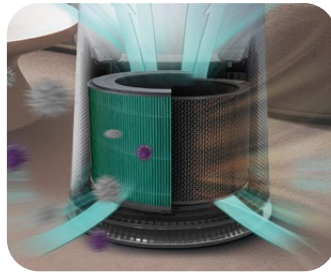

360° Purification

LG PuriCare™ purifies the air 360° around you. Perfect to keep the air clean all the time in watch party!

Safe Guard Filter

Safe Guard Filter keep the air clean with Antibacterial 99.9% & Anti-Viral 99.9%,