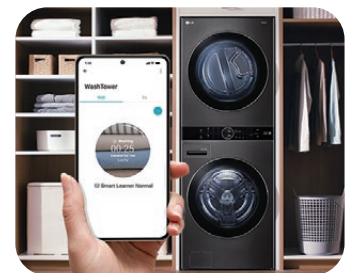

Easily access and control with LG ThinQ

Use the LG ThinQ app to access your WashTower. Start washing and drying with a touch, never missing a moment of the match.

*Promotion valid while stocks last. MSRP is subject to change without prior notice. Please submit a completed redemption form to redeem your gift(s). Redemption is on a first-come, first-served basis. Images are for illustration purposes only and may differ from actual products. For continual products development, LG reserves the right to change specifications, availability and pricing without further notice. Terms and conditions apply.