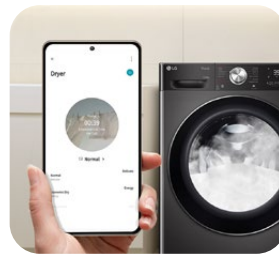

Smart Living Begins with LG ThinQ

Can't find the remote?
Use the LG ThinQ app
to control your TV.

Check the wash status
and cycle completion
from your phone.

Select specialized drying
cycles for delicate fabrics.