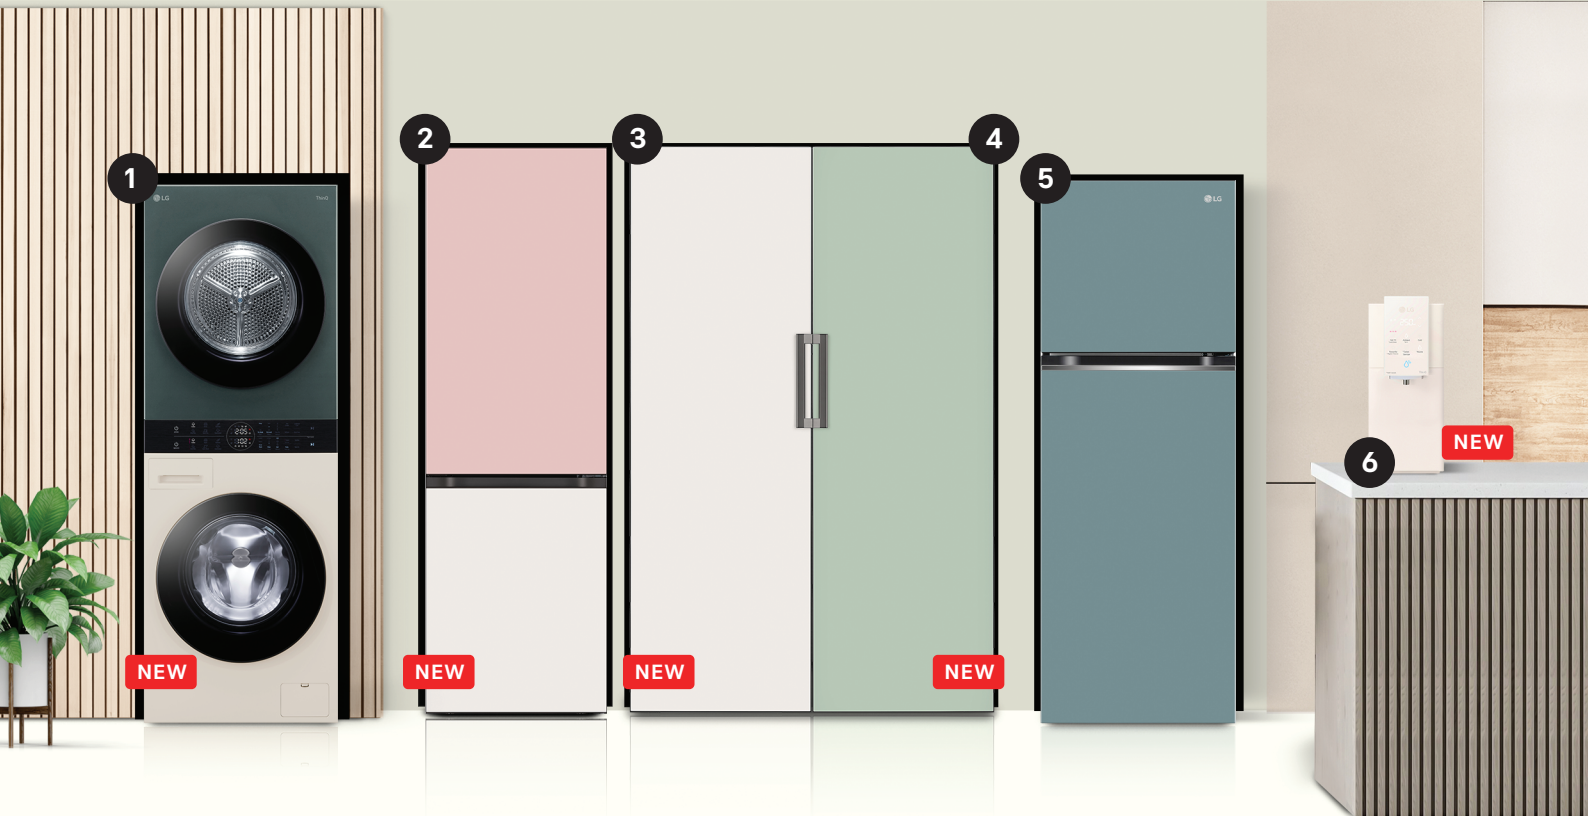

RM200
eWallet Credits

S80QY (3.1.3 ch)
MSRP: RM3,099
RM2,799

SNH5 (4.1 ch)
MSRP: RM1,499
RM1,169

SP8A (3.1.2 ch)
MSRP: RM2,199
RM1,999

SN4 (2.1 ch)
MSRP: RM999
RM799

OBJET YOUR LIFE: COLOR BY YOU

LG Objet Collection™ featuring sleek, modern designs with sophisticated colours that cater to different personalities and styles of homeowners. With an emphasis on personalised, stylish yet functional home appliances, the LG Objet Collection™ is crafted to meet the growing demand for elegant and contemporary appliances that blend seamlessly into any modern home interior.