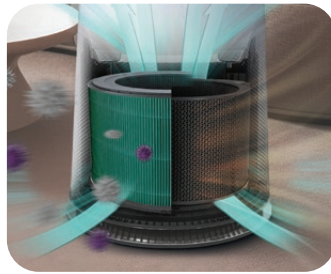

Better match experience with better air quality.

Cleaner & fresher air makes all the difference.

360° Purification

LG PuriCare™ purifies the air 360° around you. Perfect to keep the air clean all the time in watch party!