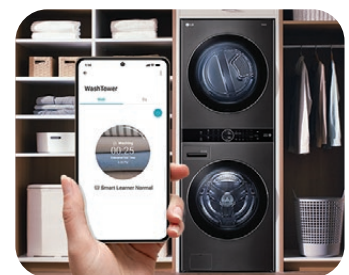

Easily access and control with LG ThinQ

Use the LG ThinQ app to access your WashTower. Start washing and drying with a touch, never missing a moment of the match.

*Promotion valid while stocks last. MSRP is subject to change without prior notice. Please submit a completed redemption form to redeem your gift(s). Redemption is on a first-come, first-served basis. Images are for illustration purposes only and may differ from actual products. For continual products development, LG reserves the right to change specifications, availability and pricing without further notice. Terms and conditions apply.