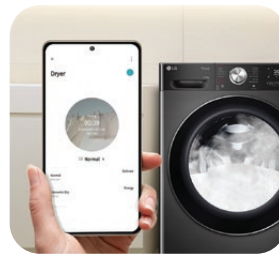

Select specialized drying
cycles for delicate fabrics.