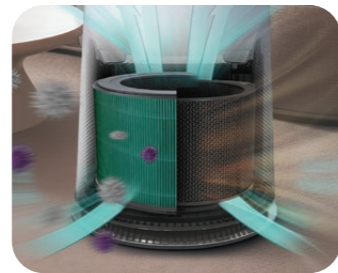

Safe Guard Filter

Safe Guard Filter keep the air clean with Antibacterial 99.9% & Anti-Viral 99.9%,