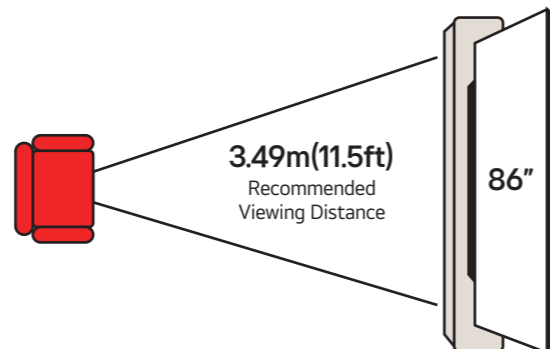

## Find your ideal TV screen size for your home

Recommended viewing distance for your TV

TV Screen Size	55"	65"	75"	77"	83"	86"	98"
Viewing Distance	2.35m (7.3ft)	2.64m (8.7ft)	3.04m (10ft)	3.12m (10.3ft)	3.37m (11ft)	3.49m (11.5ft)	3.65m (12ft)