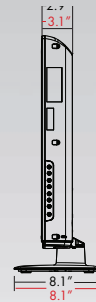

PUBLIC DISPLAY SETTINGS

When used in public areas, these HDTVs can be easily programmed by the installer to have the TV turn on at a specified channel/volume level, set the minimum/ maximum volume, lock out the control panel/remote, set the aspect ratio, and return to a factory reset. By using Power Management, these displays can be programmed to turn off if there has been no activity (remote or control panel buttons) for a preset time (1-7) hours.

Public Display Setting	
Public Display Mode	No
Start Channel	No
Ch. Type	TV
Major	2
Minor	0
Minimum Volume	0
Maximum Volume	100
Start Volume Level	No
Power Management Setting	20
Key Management	No
Factory Reset	1
Aspect Ratio	0

USB CLONING

26" CLASS/ 32" CLASS

USB cloning will allow for easy transfer of Public Display Settings from the "Master TV" to an unlimited number of same type televisions.

DIMENSIONS

invisible SPEAKER

SOUND IS HEARD, NOT SEEN

Enjoy a combination of smart technology and stylish design with the invisible speaker system custom tuned by audio expert Mr. Mark Levinson. This unique system provides a clean, polished look and an enhanced auditory experience by increasing the sweet spot and providing a wider sound field.

32LD350C
26LD350C

22LD350C

MOUNTING HOLES ON STAND ATTACHING THE TV TO A DESK