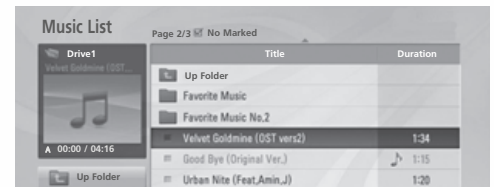

USB 2.0 MEDIA HOST 26" CLASS 32" CLASS

USB 2.0 will support JPG and MP3 files from a USB storage device.