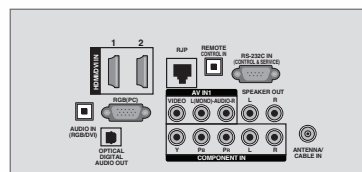

### MOUNTING HOLES ON STAND ATTACHING THE TV TO A DESK

32LD350C  
26LD350C

REAR

SIDE

22LD350C

REAR

SIDE

32LD350C  
26LD350C  
22LD350C