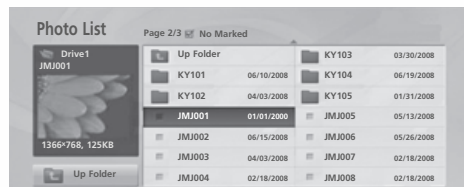

USB 2.0 MEDIA HOST 26" CLASS 32" CLASS

USB 2.0 will support JPG and MP3 files from a USB storage device.