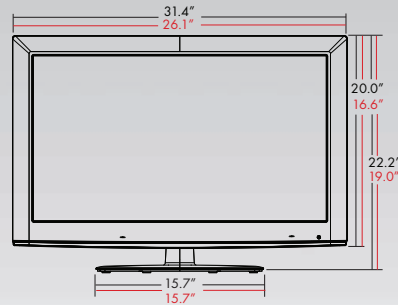

32LD350C
26LD350C

22LD350C