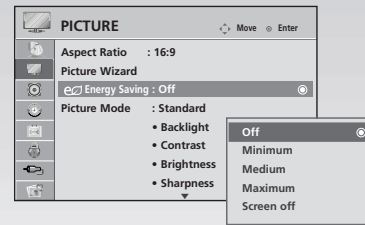

# FEATURES

LG's newest core technology, Picture Wizard, enables easy self-calibration by providing on-screen reference points for key picture quality elements such as black level, color, tint, sharpness and backlight levels. By using this easy-to-use calibration process, the picture setting can be set to better fit the type of room application.

## ENERGY SAVING LEVELS

Manually select your choice for the brightness level for the television. By selecting Minimum, Medium, or Maximum, the power consumption will be reduced and an increase in energy savings can be achieved. (Note: Selecting minimum level may slightly increase power consumption on some models)