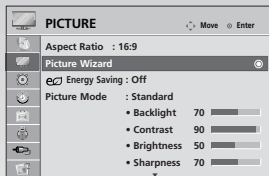

# FEATURES

LG's newest core technology, Picture Wizard, enables easy self-calibration by providing on-screen reference points for key picture quality elements such as black level, color, tint, sharpness and backlight levels. By using this easy-to-use calibration process, the picture setting can be set to better fit the type of room application.