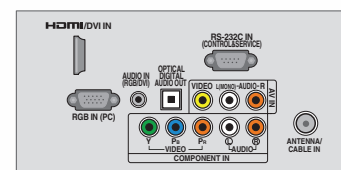

### MOUNTING HOLES ON STAND ATTACHING THE TV TO A DESK

32LD350C  
26LD350C

REAR

SIDE

22LD350C

REAR

SIDE

32LD350C  
26LD350C  
22LD350C