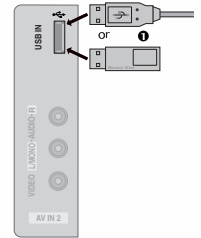

PUBLIC DISPLAY SETTINGS

When used in public areas, these HDTVs can be easily programmed by the installer to have the TV turn on at a specified channel/volume level, set the minimum/ maximum volume, lock out the control panel/remote, set the aspect ratio, and return to a factory reset. By using Power Management, these displays can be programmed to turn off if there has been no activity (remote or control panel buttons) for a preset time (1-7) hours.

Public Display Setting	
Public Display Mode	No
Start Channel	No
Ch. Type	TV
Major	2
Minor	0
Minimum Volume	0
Maximum Volume	100
Start Volume Level	No
Power Management Setting	20
Key Management	No
Factory Reset	1
Aspect Ratio	0

USB CLONING

26" CLASS/ 32" CLASS

USB cloning will allow for easy transfer of Public Display Settings from the "Master TV" to an unlimited number of same type televisions.