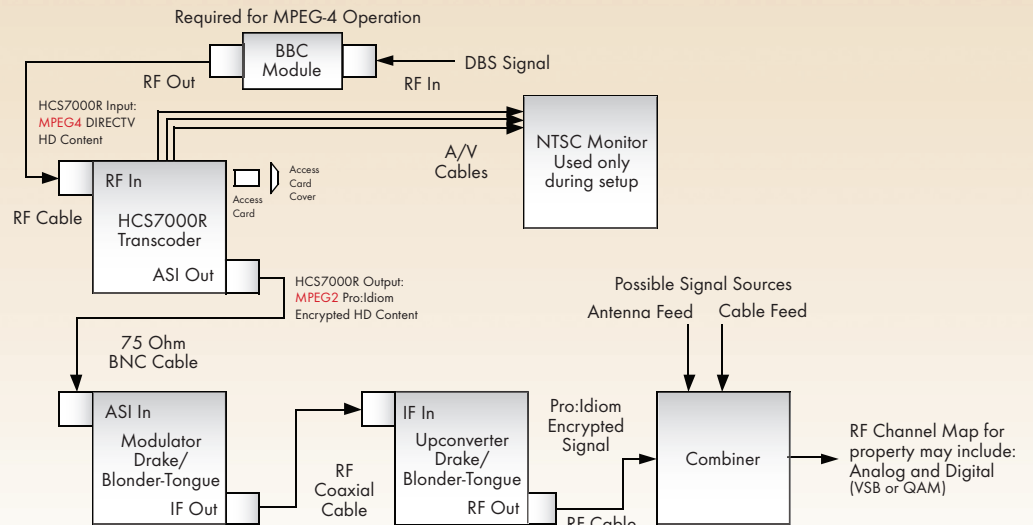

### DIGITAL RIGHTS MANAGEMENT SYSTEM

The Pro:Idiom system's high-quality security unlocks access to premium content availability to help assure rapid, broad deployment of HDTV and other high value digital content. Pro:Idiom has been designed specifically for industries that use premium HDTV content from cable, satellite or video on demand (VOD) services and as such, could result in lower costs, and reduced maintenance. This system is one of the leading DRM systems embraced by content providers for both of these key programming sources. By using this embedded approach, security is provided and helps eliminate the possibility of customers tampering with or removing needed components.

### REMOTE CONTROL

### TYPICAL SETUP FLOW CHART for single DIRECTV HD Channel