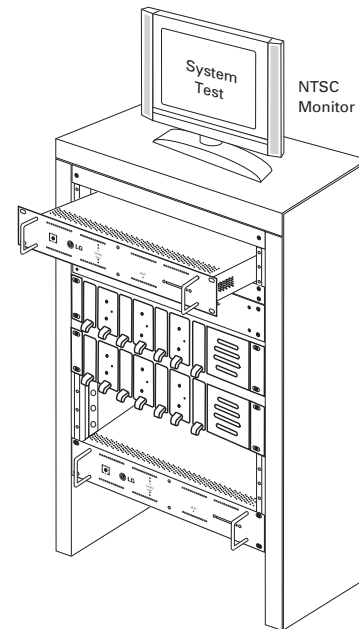

LIMITED WARRANTY

1 year (parts/labor)