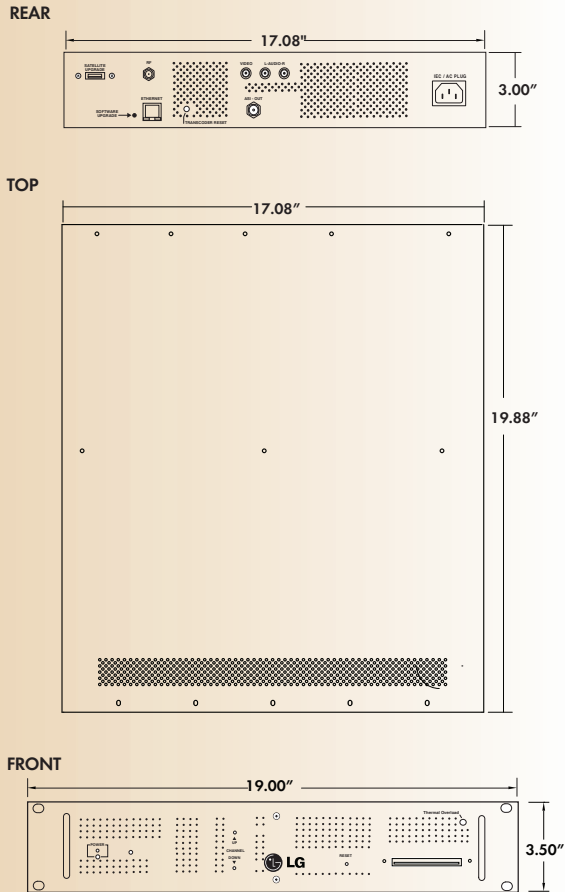

DIMENSIONS

SPECIFICATIONS

**PRODUCT/FEATURES**

Product Usage DIRECTV HD Content Distribution

**TECHNICAL SPECIFICATIONS**

Input	RF Interfaces with DIRECTV 5-LNB/multiswitch SAT front end
Input Transport	DIRECTV HD/A3 Transport data stream
Video	MPEG-2 HL@MP, ML@MP H.264
Audio	AC-3 and AAC+
Output	Format-DVB-ASI delivery of an ATSC A/53E compliant transport stream (Single program stream selected by channel) Physical interface-BNC 75ohm connector
Digital Rights Management	Transport stream output encrypted with Pro:Idiom (AES 128 bit keys) Ethernet port for Pro:Idiom Key Renewal DIRECTV Conditional Access AV chip compliant DES decryption for DIRECTV legacy stream, AES decryption for A3 stream ISO7816 smart card slot behind a door