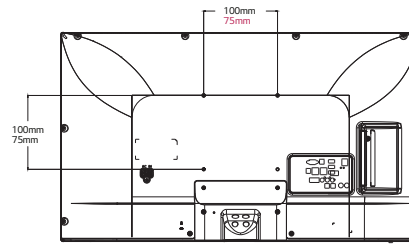

28LV570M | 24LV570M