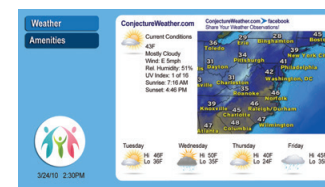

* May require additional software and hardware to support third-party partner interactive systems or LG's Free-To-Guest Mode/Pro:Centric application.