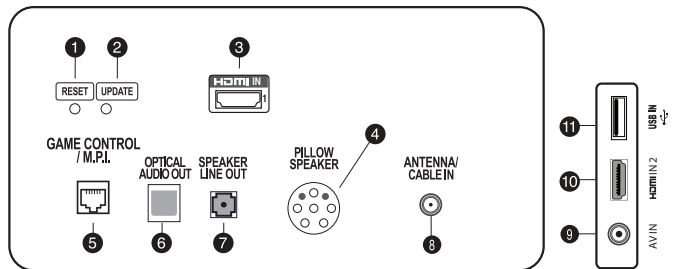

Multi Channel Spooling

Operation of up to eight customizable video channels.

OPTIONAL ACCESSORY REMOTES

INSTALLER REMOTE

PATIENT MULTI-BED REMOTE

PRO:CENTRIC PILLOW SPEAKER

DIMENSION

43LV570M | 32LV570M

28LV570M | 24LV570M

JACK PACK

43LV570M | 32LV570M

- 1 RESET
- 2 UPDATE
- 3 PILLOW SPEAKER
- 4 OPTICAL AUDIO OUT
- 5 SPEAKER OUT / LINE OUT
- 6 HDMI IN
- 7 GAME CONTROL / M.P.I.
- 8 SERVICE ONLY
- 9 AV IN / AUDIO IN
- 10 TV-LINK CFG
- 11 ANTENNA / CABLE IN
- 12 HDMI IN 2
- 13 USB IN

28LV570M | 24LV570M

- 1 RESET
- 2 UPDATE
- 3 HDMI IN 1
- 4 PILLOW SPEAKER
- 5 GAME CONTROL / M.P.I.
- 6 OPTICAL AUDIO OUT
- 7 SPEAKER OUT / LINE OUT
- 8 ANTENNA / CABLE IN
- 9 AV IN
- 10 HDMI IN 2
- 11 USB IN