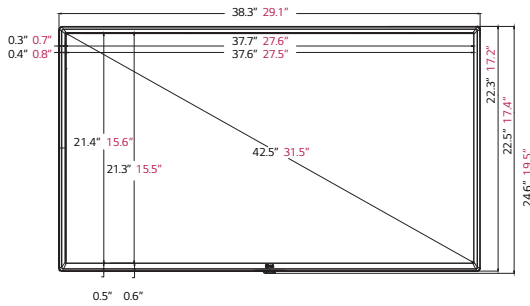

Multi Channel Spooling

Operation of up to eight customizable video channels.

OPTIONAL ACCESSORY REMOTES

INSTALLER REMOTE

PATIENT MULTI-BED REMOTE

PRO:CENTRIC PILLOW SPEAKER

DIMENSION

43LV570M | 32LV570M