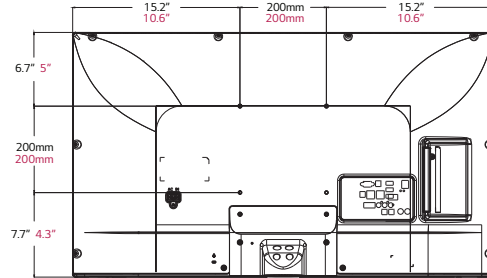

Multi Channel Spooling

Operation of up to eight customizable video channels.

OPTIONAL ACCESSORY REMOTES

INSTALLER REMOTE

PATIENT MULTI-BED REMOTE

PRO:CENTRIC PILLOW SPEAKER

DIMENSION

43LV570M | 32LV570M