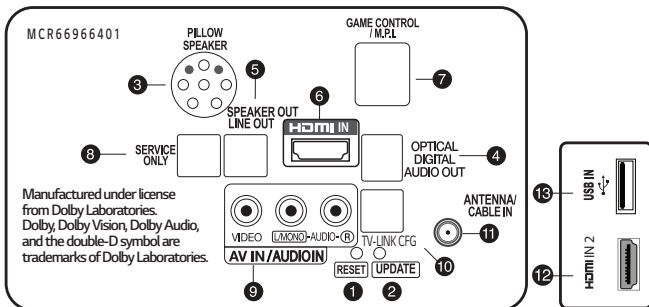

\* May require additional software and hardware to support third-party partner interactive systems or LG's Free-To-Guest Mode/Pro:Centric application.

Customizable Pages

Up to 40 customizable billboard and/or map pages.

Multi Channel Spooling

Operation of up to eight customizable video channels.

OPTIONAL ACCESSORY REMOTES

INSTALLER REMOTE

PATIENT MULTI-BED REMOTE

PRO:CENTRIC PILLOW SPEAKER

DIMENSION

43LV570M | 32LV570M

28LV570M | 24LV570M

JACK PACK

43LV570M | 32LV570M

- 1 RESET
- 2 UPDATE
- 3 PILLOW SPEAKER
- 4 OPTICAL AUDIO OUT
- 5 SPEAKER OUT / LINE OUT
- 6 HDMI IN
- 7 GAME CONTROL / M.P.I.
- 8 SERVICE ONLY
- 9 AV IN / AUDIO IN
- 10 TV-LINK CFG
- 11 ANTENNA / CABLE IN
- 12 HDMI IN 2
- 13 USB IN

28LV570M | 24LV570M

- 1 RESET
- 2 UPDATE
- 3 HDMI IN 1
- 4 PILLOW SPEAKER
- 5 GAME CONTROL / M.P.I.
- 6 OPTICAL AUDIO OUT
- 7 SPEAKER OUT / LINE OUT
- 8 ANTENNA / CABLE IN
- 9 AV IN
- 10 HDMI IN 2
- 11 USB IN