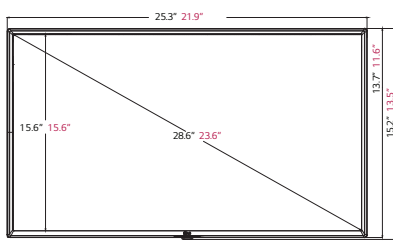

28LV570M | 24LV570M