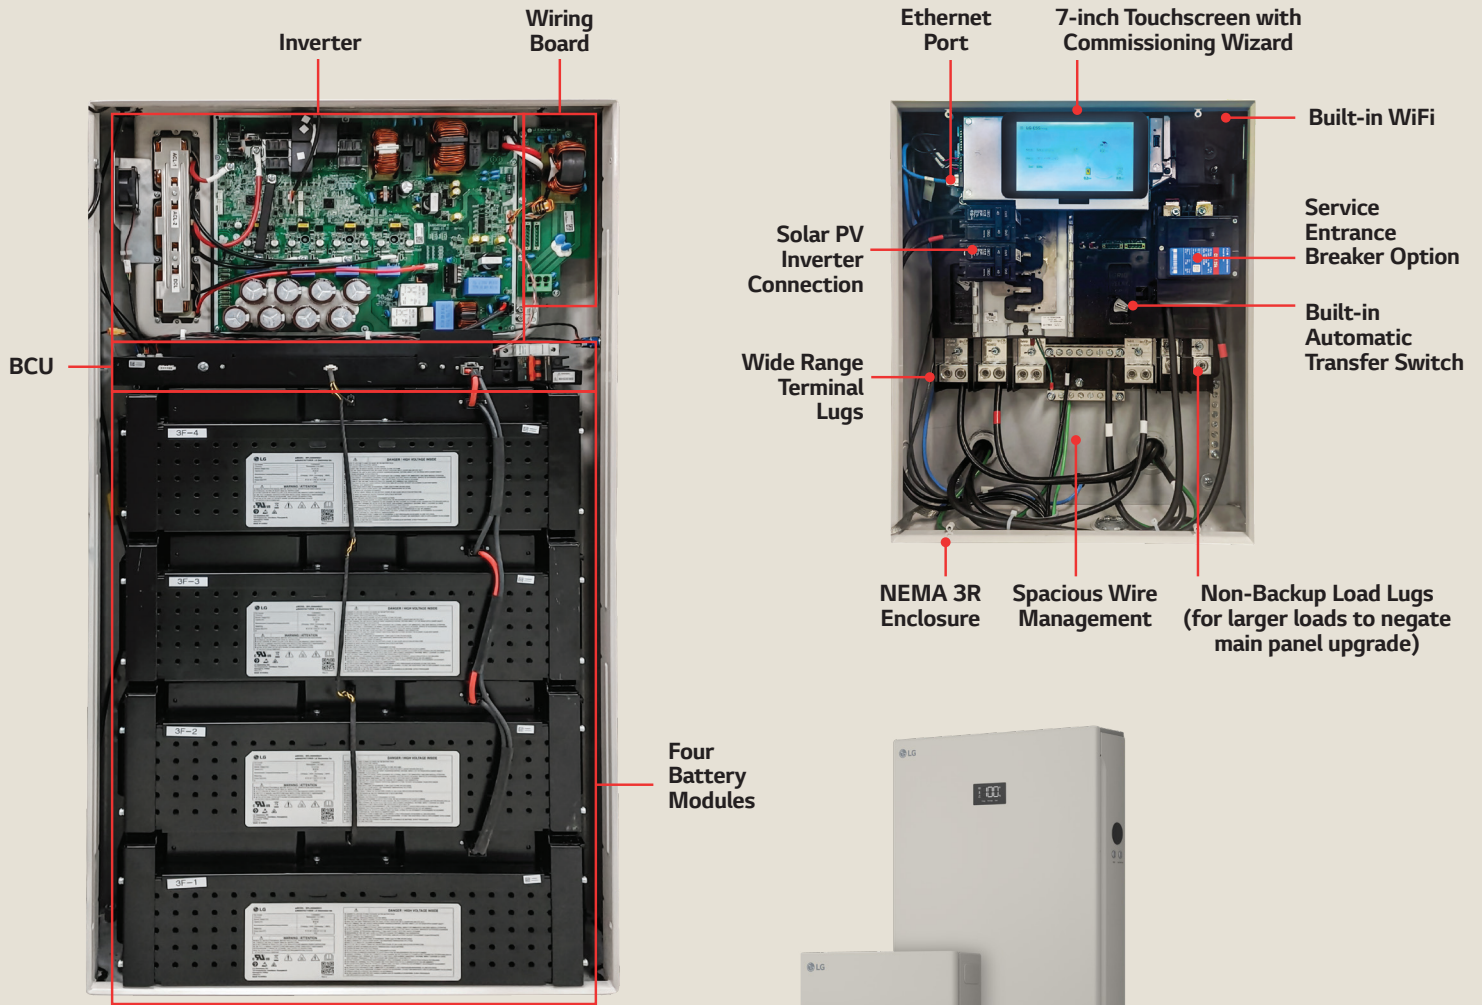

# Unpack the LG Home 8 Energy Storage System

The **LG Home 8 ESS** is an AC-coupled residential energy storage solution designed for easy use with a scalable design, versatile stacking, and a 10-year warranty. Prioritizing advanced battery tech, safety, and straightforward installation, it redefines residential energy solutions, providing more power and increased capacity. The all-in-one system includes the Home 8 battery, Smart Energy Box, ThinQ® Smart Monitoring, and EnerVu for fleet management. With streamlined engineering, it ensures seamless integration, minimizing setup complexities and saving installers valuable time.