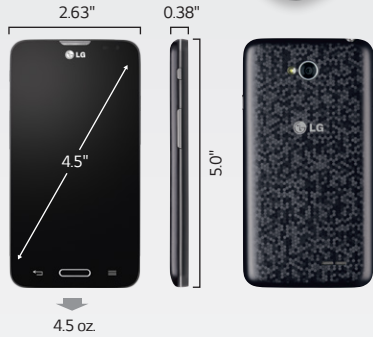

### 4.5" WVGA IPS Display

Artistry, on display. Accurate, vivid colors come to life on the near edge-to-edge screen.

### Android 4.4 KitKat

This new platform is as seamless as it is sweet, making every on-device interaction simple and smooth.

## Key Features

4.5" WVGA IPS Display with Corning® Gorilla® Glass 3 Protection

Featuring Android™ 4.4 KitKat

Long-Lasting, 2,040 mAh Battery

Sleek Design with Narrow Bezel

EasyHome User Interface

Simple, Secure Ways to Wake Your Phone with KnockON and Knock Code™