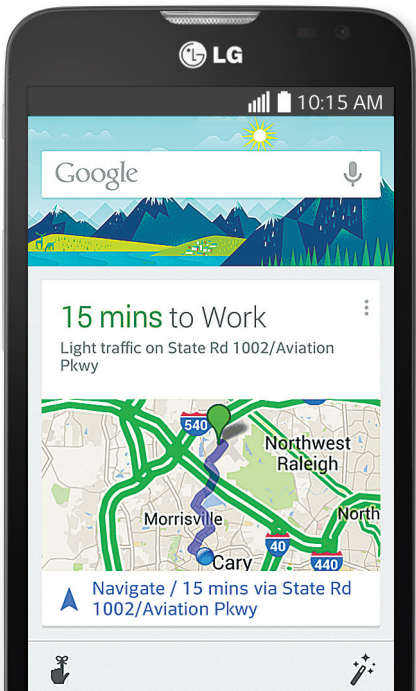

## 5 Megapixel Camera

Shine in the spotlight. Showcase your memories by capturing sharp pictures with Multi-Point AF.

## Android™ 4.4 KitKat

A MetroPCS first—this platform is as seamless as it is sweet, making every on-device interaction simple and smooth.