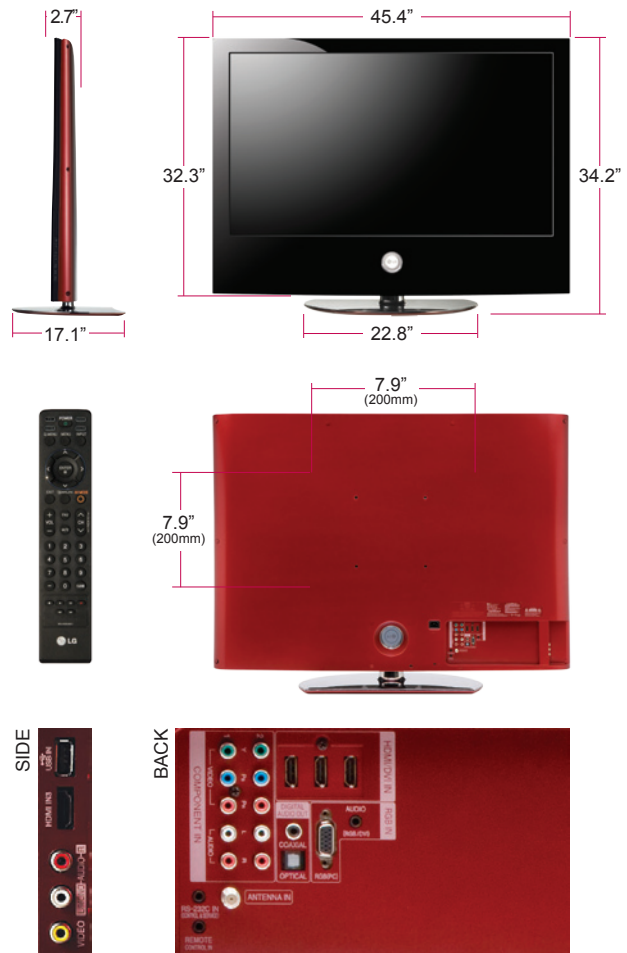

SIDE AUDIO/VIDEO INPUTS/OUTPUTS

L/R Audio/Composite Video In	1
HDMI/HDCP In	1
USB 2.0 (Music and Photos only)	1 (JPEG/MP3)

REAR AUDIO/VIDEO INPUTS/OUTPUTS

RF In (Antenna/Cable)	1

REAR AUDIO/VIDEO INPUTS/OUTPUTS (CONTINUED)

L/R Audio Out	1
HD Component Video In (Y,Pb,Pr) + L/R Audio	2
Digital Audio Out	2 (1 Coaxial/1 Optical)
HDMI/HDCP Input	3 (V.1.3 with Deep Color)
RGB In (D-Sub 15pin) - PC	1
PC Audio Input	1
RS-232c In (Control/Service)	1
Remote Control In (IR)	1

CABINET/ACCESSORIES

Cabinet Style	Table Top
Cabinet Color	Glossy Piano-black
Remote Control Type	Universal
Stand Swivel (degrees)	20° / 20°
VESA® Compatible (W x H)	200mm x 200mm

POWER

Consumption (Typical)	n/a
Stand-by Consumption	>1W

SPECIFICATIONS

Dimensions w/out stand (W x H x D)	45.4" x 32.3" x 3.1"
Weight w/out stand	60.0 lbs
Dimensions w/stand (W x H x D)	45.4" x 34.2" x 17.1"
Weight w/stand	71.9 lbs
Dimensions w/packaging (W x H x D)	48.8" x 37.0" x 19.9"
Weight in package	81.6 lbs
UPC	719192173101
Limited Warranty	1 Year Parts/Labor

DIMENSIONS/REMOTE/INPUTS/OUTPUTS

LG Electronics U.S.A., Inc. • 1000 Sylvan Avenue Englewood Cliffs, NJ 07632
Customer Service and Technical Support: (800) 243-0000 • LGusa.com

© 2008 LG Electronics U.S.A., Inc., Englewood Cliffs, NJ. All rights reserved. "LG Life's Good" is a registered trademark of LG Corp.
All other trademarks are the property of their respective owners. Design, features and specifications subject to change without notice. 11/05/08